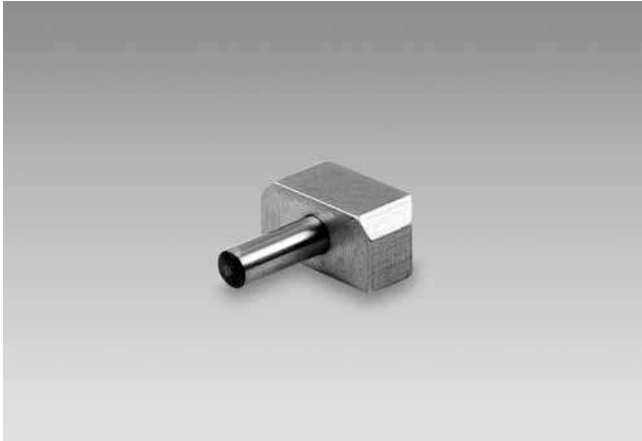

Accessories

Mounting accessories

Torque pin

Part number

10107540 Torque pin

Suitable for

BFF, BFG, BHF, BHG, BHW, BMMH 58, BMSH 58, BRID, BRIH

Dimensions