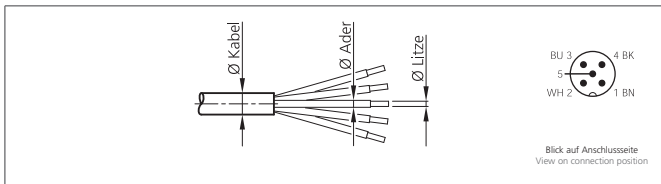

BS-W-12/5 Connector

- Plastic housing
- Metal screw
- Connection clamps
- 5 pin
- High protection class
- Cable outlet 4 x 90° pivotable

Safety instructions

The Instruments are not to be used for safety applications, in particular applications in which safety of persons depends on proper operation of the instruments.

These instruments shall exclusively be used by qualified personnel.

TECHNICAL INFORMATION (typ.)

Design	angled
Protection class	IP 67
Casing material	plastics
Connection sensor side	Field-wireable, Connecting clamps, 5-poled
Connection control side	Connector, M12x1, 5-poled
For cable diameters	4,0 ... 6,0 mm
For braids	0,75 mm ²