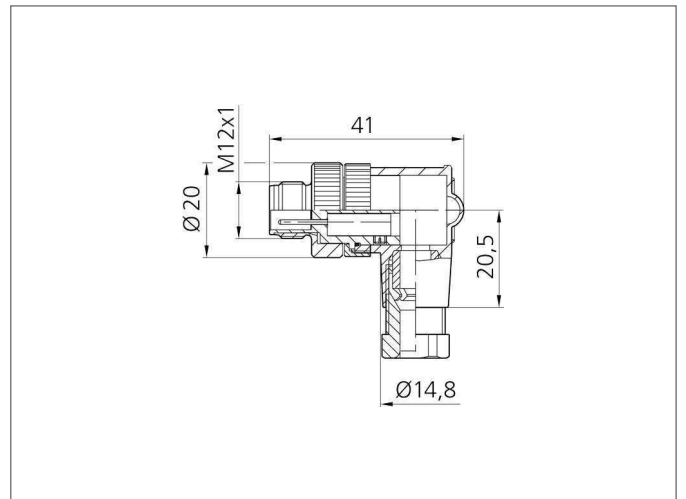

BS-W-12/5 Connector

- Plastic housing
- Metal screw
- Connection clamps
- 5 pin
- High protection class
- Cable outlet 4 x 90° pivotable

Safety instructions

The Instruments are not to be used for safety applications, in particular applications in which safety of persons depends on proper operation of the instruments.

These instruments shall exclusively be used by qualified personnel.

TECHNICAL INFORMATION (typ.)

Design	angled
Protection class	IP 67
Casing material	plastics
Connection sensor side	Field-wireable, Connecting clamps, 5-poled
Connection control side	Connector, M12x1, 5-poled
For cable diameters	4,0 ... 6,0 mm
For braids	0,75 mm ²