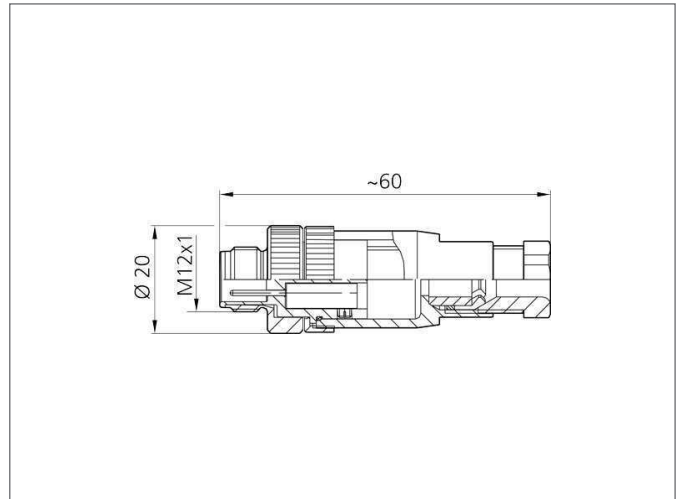

# BS-Z-12 Connector

- Plastic housing
- Metal screw
- Connection clamps
- 4 pin
- High protection class

TECHNICAL INFORMATION (typ.)		+20°C, 24V DC
Design		straight
Protection class		IP 67
Casing material		plastics
Connection sensor side		Field-wireable, Connecting clamps, 4-poled
Connection control side		Connector, M12x1, 4-poled
For cable diameters		4,0 ... 6,0 mm
For braids		0,75 mm <sup>2</sup>