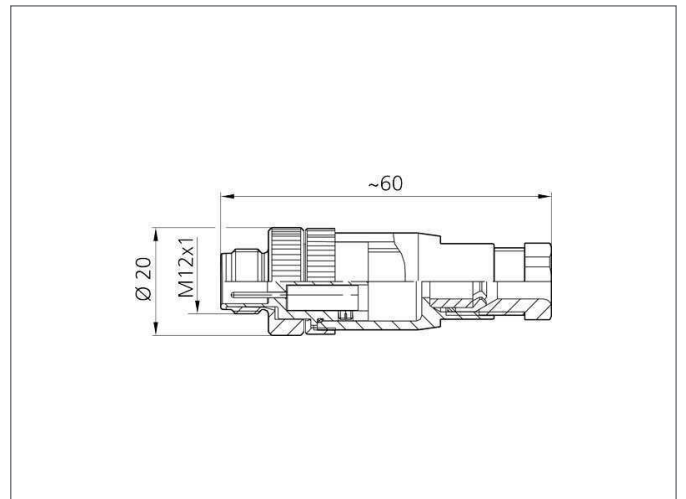

## BS-Z-12/5 Connector

- Plastic housing
- Metal screw
- Connection clamps
- 5 pin
- High protection class

### TECHNICAL INFORMATION (typ.)

Design	straight
Protection class	IP 67
Casing material	plastics
Connection sensor side	Field-wireable, Connecting clamps, 5-poled
Connection control side	Connector, M12x1, 5-poled
For cable diameters	4,0 ... 6,0 mm
For braids	0,75 mm <sup>2</sup>