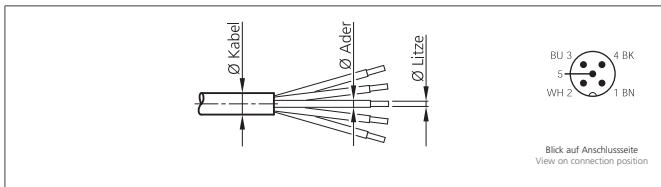

## BS-Z-12/5 Connector

- Plastic housing
- Metal screw
- Connection clamps
- 5 pin
- High protection class

### TECHNICAL INFORMATION (typ.)

Design	straight
Protection class	IP 67
Casing material	plastics
Connection sensor side	Field-wireable, Connecting clamps, 5-poled
Connection control side	Connector, M12x1, 5-poled
For cable diameters	4,0 ... 6,0 mm
For braids	0,75 mm <sup>2</sup>