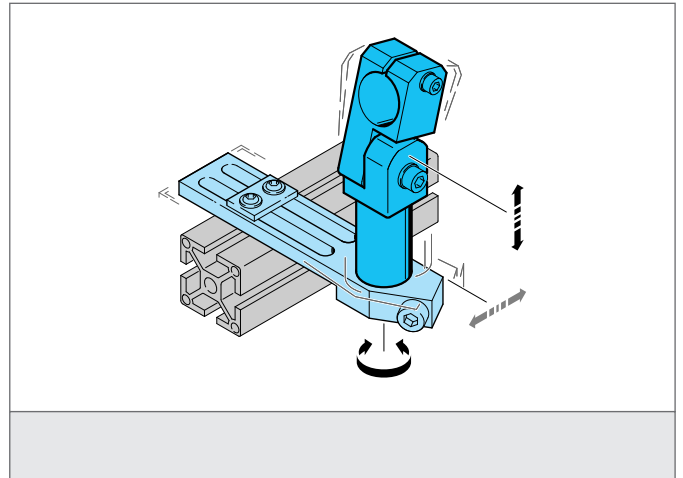

SH-GLA-14-14-40

Articulated arm

- Highly flexible versatile mounting system
- All-purpose mounting
- Smooth adjustment
- Robust design

TECHNICAL INFORMATION (typ.)

Size	14 mm (A) (Diameter A) 40 mm (Spacer measure B)
Characteristics	Adjustable
For	Clamping pin 14 mm
Casing material	metal
Product series	System holder SH