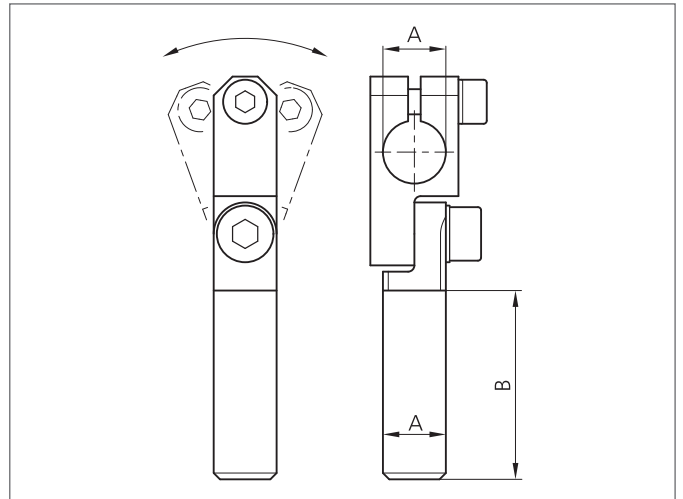

SH-GLA-14-14-40

Articulated arm

- Highly flexible versatile mounting system
- All-purpose mounting
- Smooth adjustment
- Robust design

TECHNICAL INFORMATION (typ.)

Size	14 mm (A) (Diameter A) 40 mm (Spacer measure B)
Characteristics	Adjustable
For	Clamping pin 14 mm
Casing material	metal
Product series	System holder SH