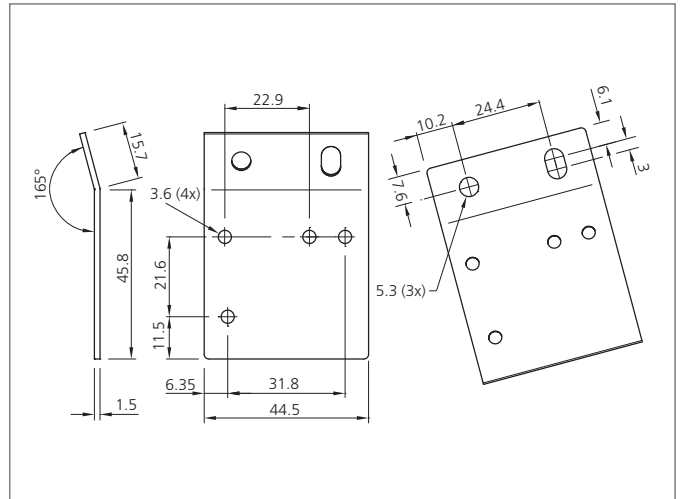

**VSID-BW-002**  
**Mounting Bracket**

- Robust design
- Adjustable

**TECHNICAL INFORMATION (typ.)**

For

ID-01, ID-04, ID-05, VS-05

Casing material

metal

Blank area for technical specifications or notes, consisting of multiple horizontal lines.