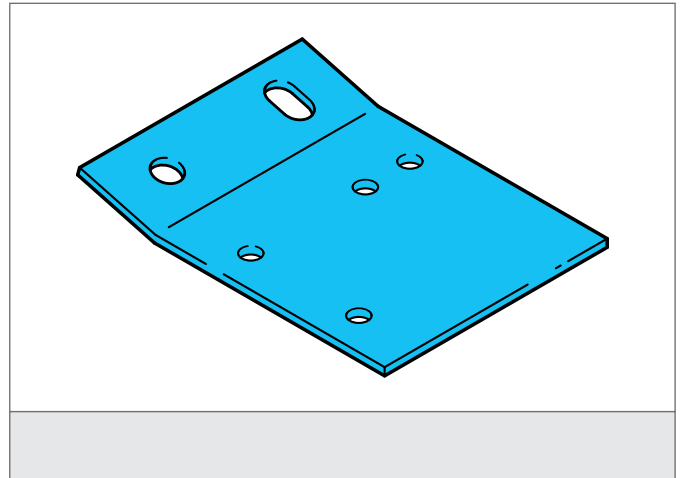

**VSID-BW-002**  
**Mounting Bracket**

- Robust design
- Adjustable

**TECHNICAL INFORMATION (typ.)**

For

ID-01, ID-04, ID-05, VS-05

Casing material

metal

Blank area for technical specifications or notes, consisting of multiple horizontal lines.