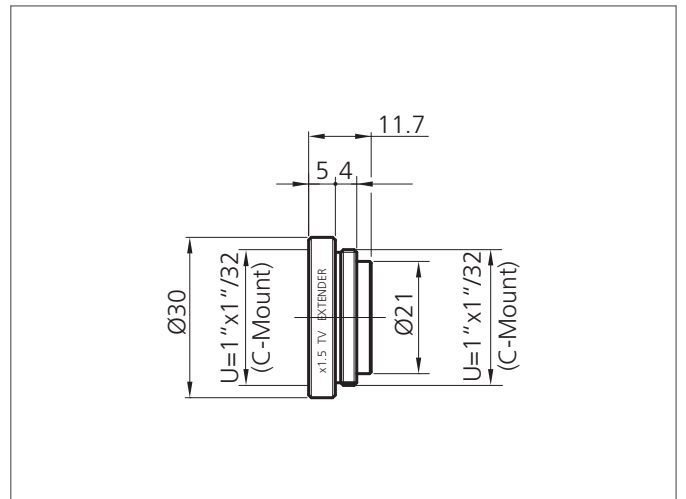

## O-1.5x Converter

- Robust design
- Easy-to-install

### TECHNICAL INFORMATION (typ.)

For	Vision Systems and ID Systems
Screw thread	C-Mount
Magnification	1.5, Converter