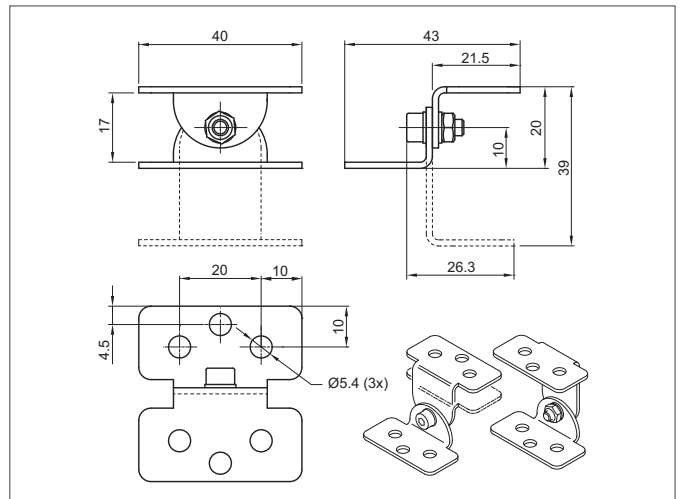

## BW-MB Mounting Bracket

- Adjustable
- Robust design
- Mounting materials included in scope of delivery

### TECHNICAL INFORMATION (typ.)

For

**+20°C, 24V DC**

Casing material

Machine illuminations MB ...

Scope of delivery

stainless steel

Fixing material, 4 x short limb, 2 x long limb (from KW 40/16)