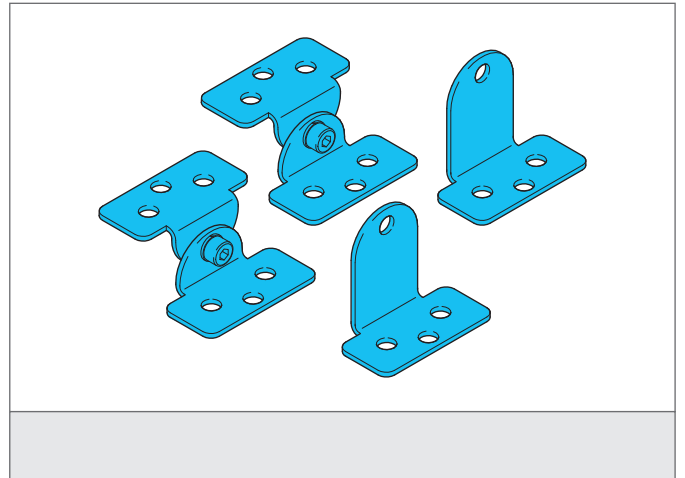

## BW-MB Mounting Bracket

- Adjustable
- Robust design
- Mounting materials included in scope of delivery

### TECHNICAL INFORMATION (typ.)

For

**+20°C, 24V DC**

Casing material

Machine illuminations MB ...

Scope of delivery

stainless steel

Fixing material, 4 x short limb, 2 x long limb (from KW 40/16)