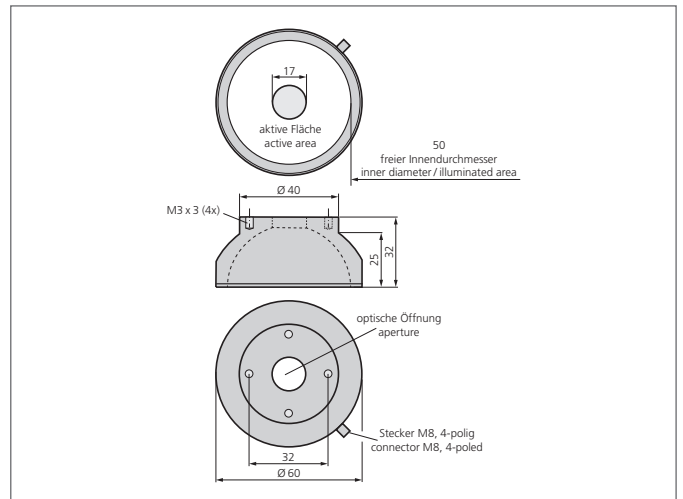

BE-DOME60/50-RGB-T4

Dome light

- Three separated high-power channels in R/G/B
- Exceptionally homogenous and diffuse illumination
- Very compact design
- High light intensity
- Robust design

<p>Blick auf Anschlussseite View on connection position</p>	PIN	Aderfarbe wire color	Funktion function
	4	schwarz / black	- rot / red
	2	weiß / white	- grün / green
	3	blau / blue	- blau / blue
	1	braun / brown	+ 24V

TECHNICAL INFORMATION (typ.)	+20°C, 24V DC
Size	Ø 60 mm (Diameter)
Illuminated area	Ø 50 mm
Number	20 LEDs
Light colour	RGB, 630 nm, 530 nm, 470 nm
Emission angle	120°
Service voltage	24 V DC
Power	1,2 Watt, 50 mA / color (24 V DC)
Current consumption	150 mA / 3 Colors ($\Sigma < 3,6 W$)
Ambient temperature	0 ... +50 °C
Protection degree	III, operation on protective low voltage
Risk group (DIN EN 62471)	Free group
Casing material	Aluminium, plastics
Connection	Connector, M8, 4-poled