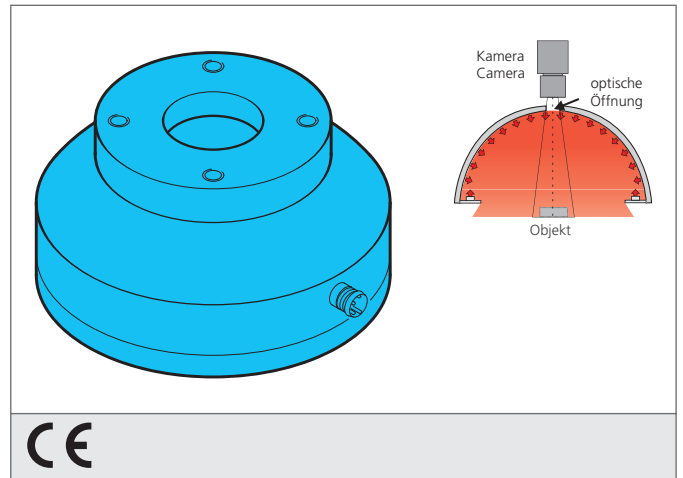

BE-DOME60/50-RGB-T4

Dome light

- Three separated high-power channels in R/G/B
- Exceptionally homogenous and diffuse illumination
- Very compact design
- High light intensity
- Robust design

<p>Blick auf Anschlussseite View on connection position</p>	PIN	Aderfarbe wire color	Funktion function
	4	schwarz / black	- rot / red
	2	weiß / white	- grün / green
	3	blau / blue	- blau / blue
	1	braun / brown	+ 24V

TECHNICAL INFORMATION (typ.)	+20°C, 24V DC
Size	Ø 60 mm (Diameter)
Illuminated area	Ø 50 mm
Number	20 LEDs
Light colour	RGB, 630 nm, 530 nm, 470 nm
Emission angle	120°
Service voltage	24 V DC
Power	1,2 Watt, 50 mA / color (24 V DC)
Current consumption	150 mA / 3 Colors ($\Sigma < 3,6 W$)
Ambient temperature	0 ... +50 °C
Protection degree	III, operation on protective low voltage
Risk group (DIN EN 62471)	Free group
Casing material	Aluminium, plastics
Connection	Connector, M8, 4-poled