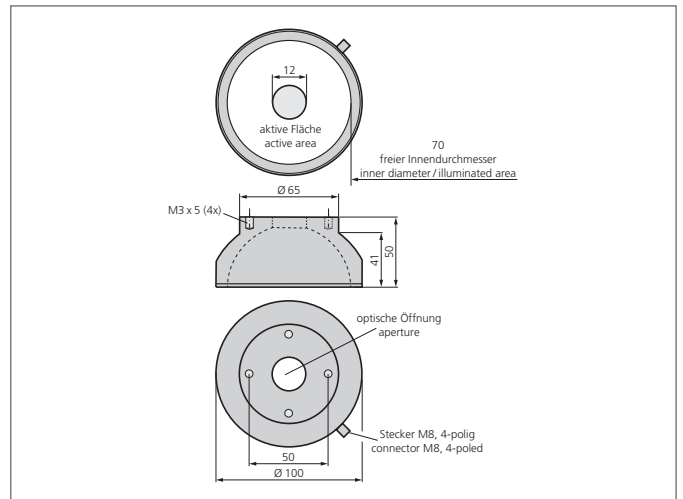

BE-DOME100/70-G3-T4

Dome light

- Exceptionally homogenous and diffuse illumination
- Very compact design
- High light intensity
- Robust design

	PIN	Aderfarbe wire color	Funktion function
	3	blau / blue	- blau / blue
	1	braun / brown	+ 24V

TECHNICAL INFORMATION (typ.)	+20°C, 24V DC
Size	Ø 100 mm (Diameter)
Illuminated area	Ø 70 mm
Number	32 LEDs
Light colour	Blue, 470 nm
Emission angle	120°
Service voltage	24 V DC
Power	2,4 Watt, 100 mA (24 V DC)
Current consumption	100 mA
Ambient temperature	0 ... +50 °C
Protection degree	III, operation on protective low voltage
Risk group (DIN EN 62471)	Free group
Casing material	Aluminium, plastics
Connection	Connector, M8, 4-poled