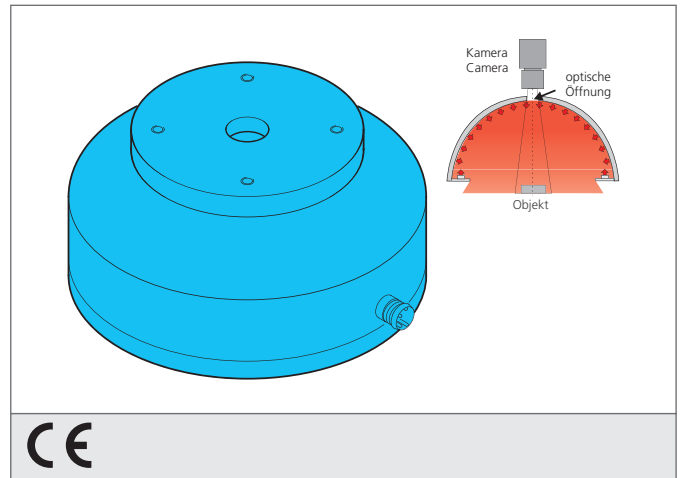

BE-DOME100/70-G3-T4

Dome light

- Exceptionally homogenous and diffuse illumination
- Very compact design
- High light intensity
- Robust design

	PIN	Aderfarbe wire color	Funktion function
	3	blau / blue	- blau / blue
	1	braun / brown	+ 24V

TECHNICAL INFORMATION (typ.)	+20°C, 24V DC
Size	Ø 100 mm (Diameter)
Illuminated area	Ø 70 mm
Number	32 LEDs
Light colour	Blue, 470 nm
Emission angle	120°
Service voltage	24 V DC
Power	2,4 Watt, 100 mA (24 V DC)
Current consumption	100 mA
Ambient temperature	0 ... +50 °C
Protection degree	III, operation on protective low voltage
Risk group (DIN EN 62471)	Free group
Casing material	Aluminium, plastics
Connection	Connector, M8, 4-poled