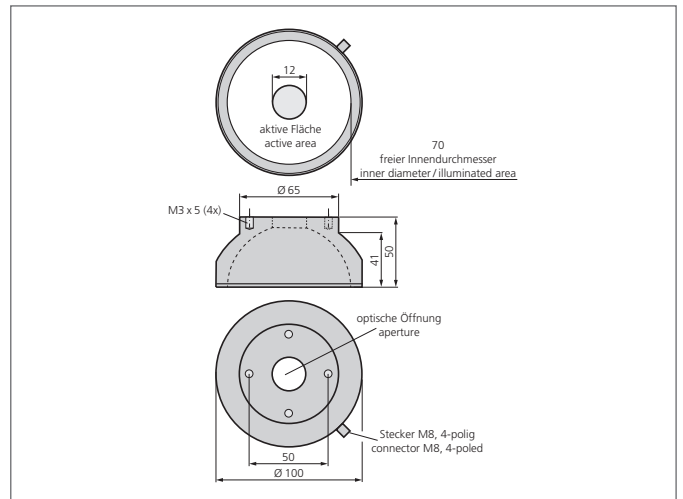

## Dome light

- Exceptionally homogenous and diffuse illumination
- Very compact design
- High light intensity
- Robust design

	PIN	Aderfarbe wire color	Funktion function
	3	blau / blue	- blau / blue
	1	braun / brown	+ 24V

TECHNICAL INFORMATION (typ.)	+20°C, 24V DC
Size	Ø 100 mm (Diameter)
Illuminated area	Ø 70 mm
Number	32 LEDs
Light colour	White, 6500 K
Emission angle	120°
Service voltage	24 V DC
Power	2,4 Watt, 100 mA (24 V DC)
Current consumption	100 mA
Ambient temperature	0 ... +50 °C
Protection degree	III, operation on protective low voltage
Risk group (DIN EN 62471)	Free group
Casing material	Aluminium, plastics
Connection	Connector, M8, 4-poled