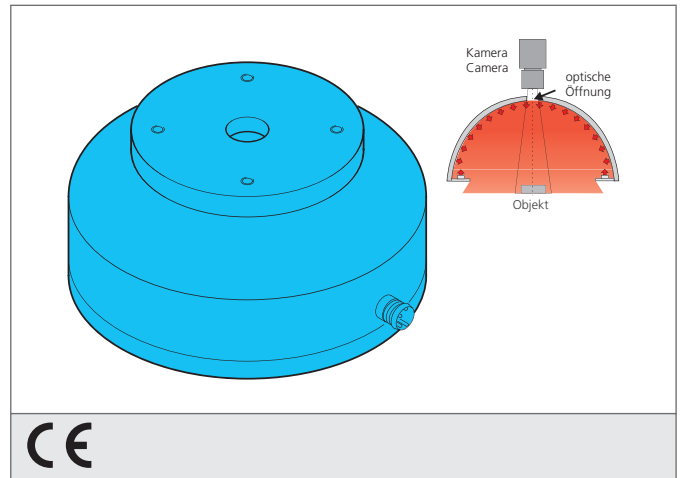

# BE-DOME100/70-G5-T4

## Dome light

- Exceptionally homogenous and diffuse illumination
- Very compact design
- High light intensity
- Robust design

	PIN	Aderfarbe wire color	Funktion function
	3	blau / blue	- blau / blue
	1	braun / brown	+ 24V

TECHNICAL INFORMATION (typ.)	+20°C, 24V DC
Size	Ø 100 mm (Diameter)
Illuminated area	Ø 70 mm
Number	32 LEDs
Light colour	White, 6500 K
Emission angle	120°
Service voltage	24 V DC
Power	2,4 Watt, 100 mA (24 V DC)
Current consumption	100 mA
Ambient temperature	0 ... +50 °C
Protection degree	III, operation on protective low voltage
Risk group (DIN EN 62471)	Free group
Casing material	Aluminium, plastics
Connection	Connector, M8, 4-poled