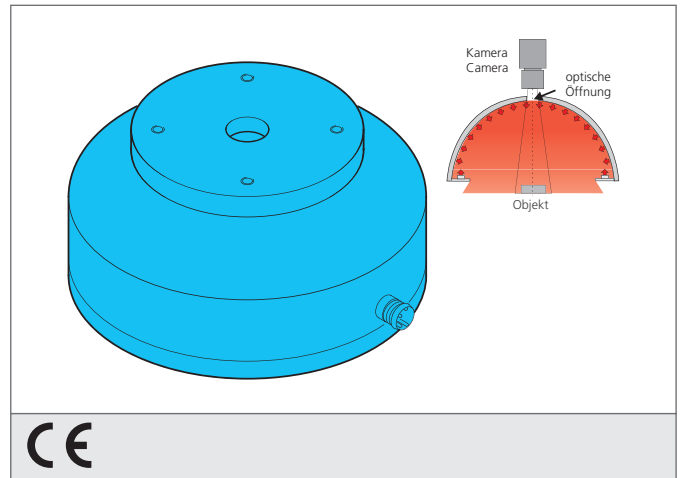

BE-DOME100/70-RGB-T6

Dome light

- Three separated high-power channels in R/G/B
- Exceptionally homogenous and diffuse illumination
- Very compact design
- High light intensity
- Robust design

PIN	Aderfarbe wire color	Funktion function
3	blau / blue	- blau / blue
5	grau / grey	- grün / green
6	rosa / pink	- rot / red
1	braun / brown	+ 24V

Blick auf Anschlussseite
View on connection position

Safety instructions

The Instruments are not to be used for safety applications, in particular applications in which safety of persons depends on proper operation of the instruments.
These instruments shall exclusively be used by qualified personnel.

TECHNICAL INFORMATION (typ.)	+20°C, 24V DC
Size	Ø 100 mm (Diameter)
Illuminated area	Ø 70 mm
Number	30 LEDs
Light colour	RGB, 630 nm, 530 nm, 470 nm
Emission angle	120°
Service voltage	24 V DC
Power	1,7 Watt, 70 mA (24 V DC)
Current consumption	150 mA / 3 Colors ($\Sigma < 3,6$ W)
Ambient temperature	0 ... +50 °C
Protection degree	III, operation on protective low voltage
Risk group (DIN EN 62471)	Free group
Casing material	Aluminium, plastics
Connection	Connector, M8, 6-poled