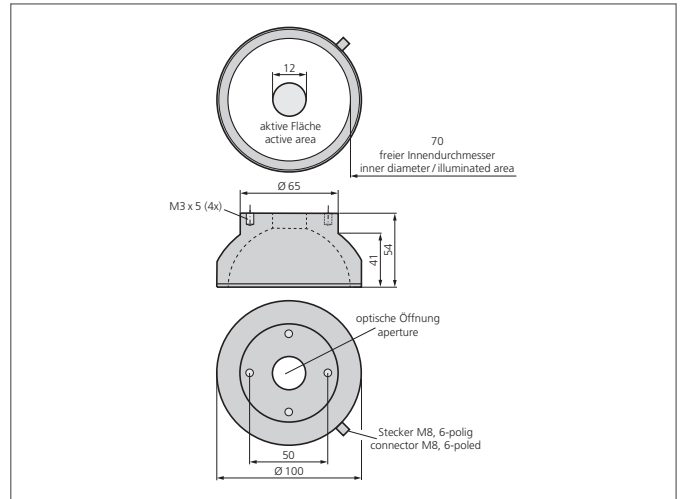

BE-DOME100/70-RGB-T6

Dome light

- Three separated high-power channels in R/G/B
- Exceptionally homogenous and diffuse illumination
- Very compact design
- High light intensity
- Robust design

PIN	Aderfarbe wire color	Funktion function
3	blau / blue	- blau / blue
5	grau / grey	- grün / green
6	rosa / pink	- rot / red
1	braun / brown	+ 24V

Blick auf Anschlussseite
View on connection position

Safety instructions

The Instruments are not to be used for safety applications, in particular applications in which safety of persons depends on proper operation of the instruments.
These instruments shall exclusively be used by qualified personnel.

TECHNICAL INFORMATION (typ.)	+20°C, 24V DC
Size	Ø 100 mm (Diameter)
Illuminated area	Ø 70 mm
Number	30 LEDs
Light colour	RGB, 630 nm, 530 nm, 470 nm
Emission angle	120°
Service voltage	24 V DC
Power	1,7 Watt, 70 mA (24 V DC)
Current consumption	150 mA / 3 Colors ($\Sigma < 3,6$ W)
Ambient temperature	0 ... +50 °C
Protection degree	III, operation on protective low voltage
Risk group (DIN EN 62471)	Free group
Casing material	Aluminium, plastics
Connection	Connector, M8, 6-poled