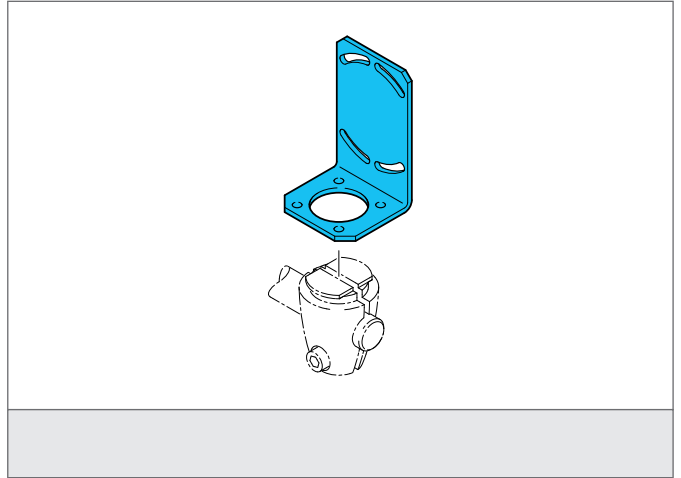

HS-BW-CS Mounting bracket

- Highly flexible versatile mounting system
- All-purpose mounting
- Smooth adjustment
- Robust design

TECHNICAL INFORMATION (typ.)	+20°C, 24V DC
For	CS 50
Casing material	stainless steel
Product series	System holder HS