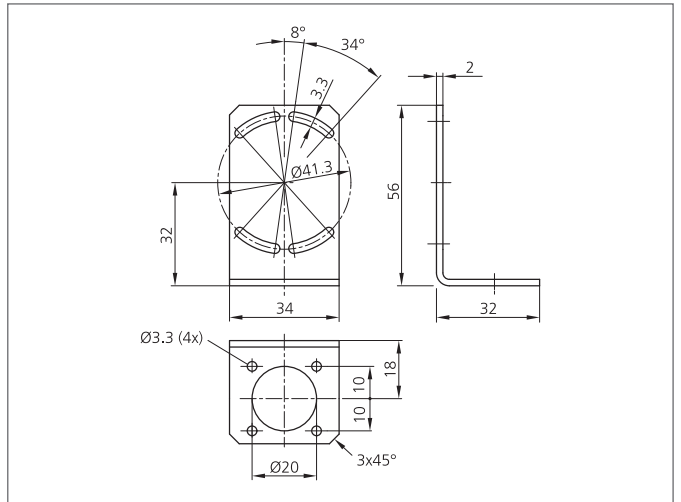

HS-BW-CS Mounting bracket

- Highly flexible versatile mounting system
- All-purpose mounting
- Smooth adjustment
- Robust design

TECHNICAL INFORMATION (typ.)	+20°C, 24V DC
For	CS 50
Casing material	stainless steel
Product series	System holder HS