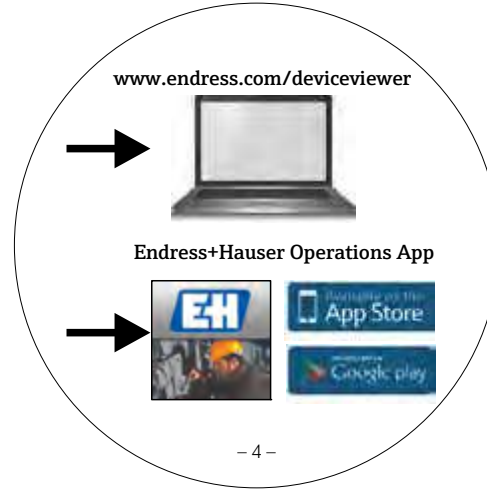

Deltabar S/Cerabar S/Deltapilot S
FOUNDATION Fieldbus

KA00252P/00/A2/15.14
71272048

Nur für Fachpersonal, welches die
zugehörige Betriebsanleitung (BA...)
gelesen hat:
Only for skilled personnel who
have read the relevant
Operating Instructions (BA...):
Deltabar S: BA00301P / BA00303P
Cerabar S: BA00302P / BA00303P
Deltapilot S: BA00372P / BA00303P

- 2 -

- 3 -

- 4 -

- 5 -

www.endress.com/worldwide

Endress+Hauser
People for Process Automation