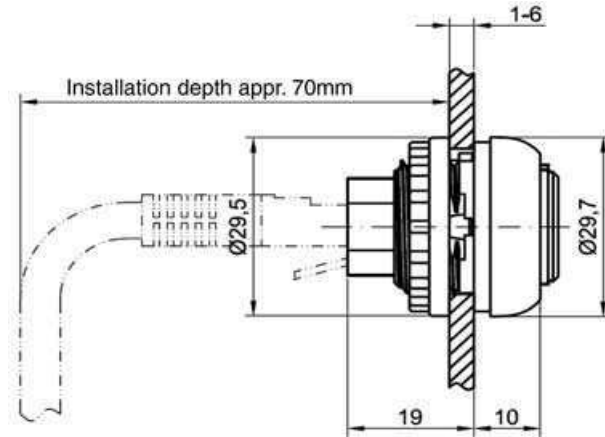

Identification	Type	RJ45 connector/connector 8/8
	Part-No.	490075
Technical data		
Nominal voltage	AC 24 V	
Nominal voltage range	AC 150 V	
Rated current	1.5 A	
Number of terminations	8	
Transfer rate	CAT III, max. 16 mbit/s	
Contact type	1 : 1	
General		
Form	RJ45	
Pollution degree	3	
Insulation resistance	>500 MΩ	
Class of flammability according to UL 94	V0	
Protection class	IP 65 in closed and IP 20 in inserted condition	
Housing material	PA-GF 25, cover: PE	
Contact material	CuSn, gold-plated	
Field installation	Front plate cutout D=22.5mm	
Cable construction	8 (4-pair)	
Storage temperature range	-25 °C–80 °C	
Operation temperature range	-25°C – 70°C (Class T3 according to EN 30155)	

Mechanical service life	>100 insertion cycles
Dimension	(D×T) 29.5 × 29 mm, installation depth appr. 70 mm
Weight (kg/piece)	0.045
PU	1

Dimensions

PIN assignment

03.10.2009 – Subject to technical modification