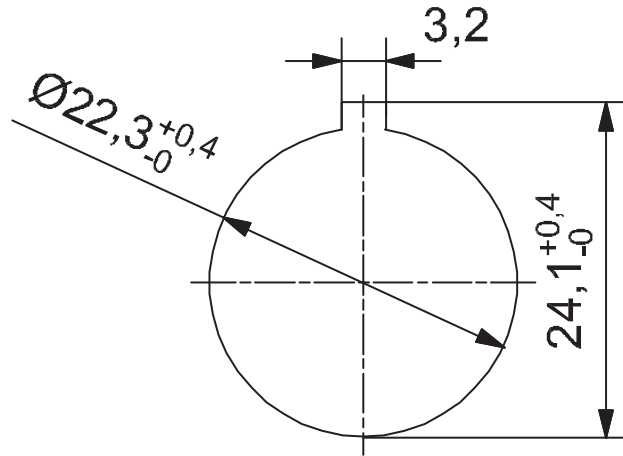

Mounting diagram