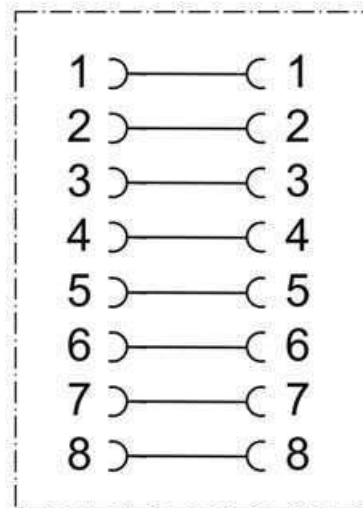

Identification	Type	RJ45 connector/connector 8/8
	Part-No.	490075
Technical data		
Nominal voltage	AC 24 V	
Nominal voltage range	AC 150 V	
Rated current	1.5 A	
Number of terminations	8	
Transfer rate	CAT III, max. 16 mbit/s	
Contact type	1 : 1	
General		
Form	RJ45	
Pollution degree	3	
Insulation resistance	>500 MΩ	
Class of flammability according to UL 94	V0	
Protection class	IP 65 in closed and IP 20 in inserted condition	
Housing material	PA-GF 25, cover: PE	
Contact material	CuSn, gold-plated	
Field installation	Front plate cutout D=22.5mm	
Cable construction	8 (4-pair)	
Storage temperature range	-25 °C–80 °C	
Operation temperature range	-25°C – 70°C (Class T3 according to EN 30155)	

United Kingdom: LÜTZE Ltd.

Unit 3, Sandy Hill Park
Sandy Way, Amington • GB-Tamworth, Staffs B77 4DU
Tel. +44 (0)1827 31333-0 • Fax +44 (0)1827 31333-2
www.lutze.com • sales.gb@lutze.co.uk

Technical data sheet • Actuator sensor interface

Mechanical service life	>100 insertion cycles
Dimension	(D×T) 29.5 × 29 mm, installation depth appr. 70 mm
Weight (kg/piece)	0.045
PU	1

Dimensions

PIN assignment

03.10.2009 – Subject to technical modification