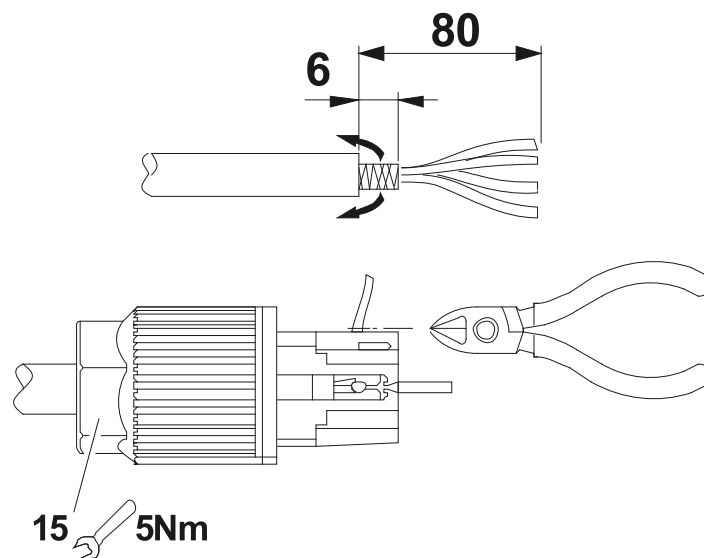

Mounting diagram

30.01.2017 – Subject to technical modification

Part-No. 490168

USA: LUTZE INC.

13330 South Ridge Drive • Charlotte, NC 28273, USA
Tel. +1 (704) 504-0222 • Fax +1 (704) 504-0223
www.lutze.com • info@lutze.com

United Kingdom: LÜTZE Ltd.

Unit 3, Sandy Hill Park
Sandy Way, Amington • GB-Tamworth, Staffs B77 4DU
Tel. +44 (0)1827 31333-0 • Fax +44 (0)1827 31333-2
www.lutze.com • sales.gb@lutze.co.uk