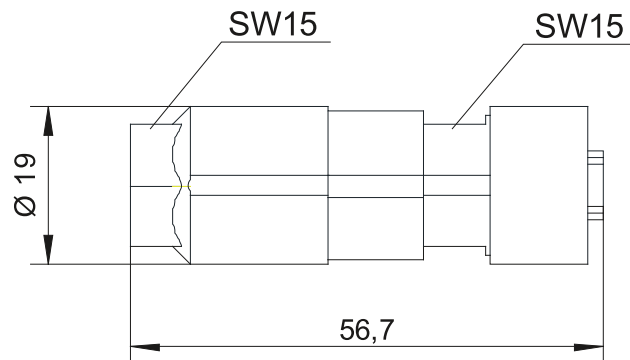

Technical data sheet - Actuator sensor interface

Contact material	CuZn, gold-plated
Sealing ring	NBR
Cable diameter	5 – 9.7 mm
Temperature range connector	-40 °C – 85 °C
Mechanical service life	>100 insertion cycles
Cross section	AWG26-22
Weight (kg/piece)	0.022
Termination	Insulation displacement connection technology
PU	1

Dimensions