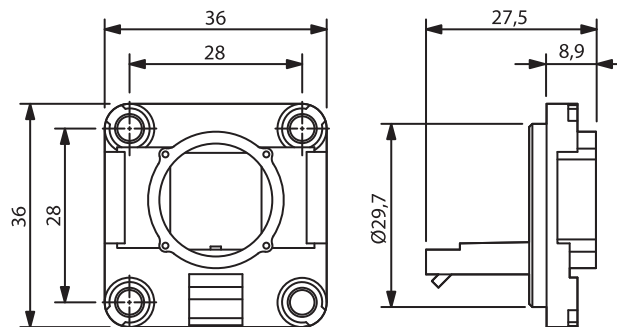

<b>Identification</b>	Type	PM-RJ45 8F/IDC Cat.6 V6
	Part-No.	772123
<b>Description</b>	Cable gland, RJ45, female / IDC Version V6 Category 5e / 6, IDC, no tools required	
<b>Technical data</b>		
Nominal voltage	30 V	
Rated current	Max. 1.0 A per contact	
Pol number	8	
Transmission frequency	250 MHz	
Category	6	
Contact type	IDC	
Shielding	yes	
<b>General</b>		
Form	V6 to ISO/IEC 61076-3-106	
Pollution degree	1	
Insulation resistance	≥100 MΩ	
Contact resistance	≤50 mΩ	
Class of flammability according to UL 94	V0	

## Technical data sheet · Interface Technology

Protection class	IP 67
Housing material	PA black
Contact material	CuSn, gold-plated
Sealing ring	NBR
Cable diameter	Max. 9.5 mm
Storage temperature range	-20 °C ... 70 °C
Operation temperature range	-20 °C – 70 °C
Dimensions (w × h × d)	36.0 × 36.0 × 27.5 mm
Mechanical service life	≥ 750 insertion cycles
Cross section	AWG 24-22
Weight (kg/piece)	0.027
PU	1

### Dimensions