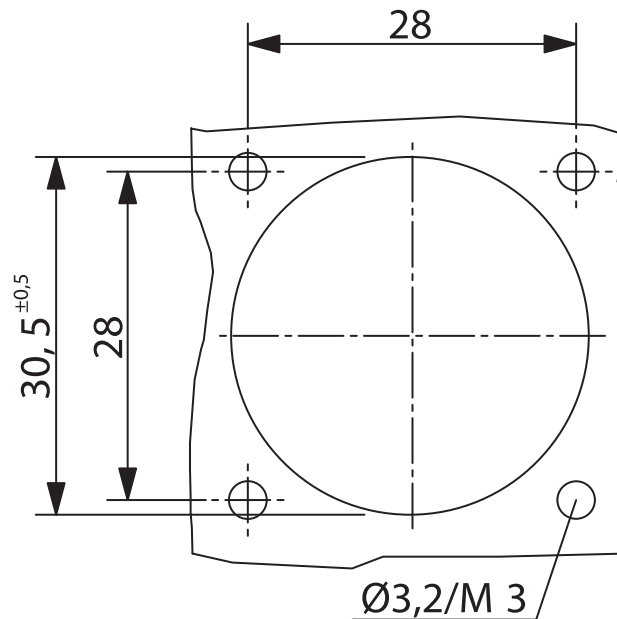

Mounting diagram

29.01.2017 – Subject to technical modification

Part-No. 772123

USA: LUTZE INC.

13330 South Ridge Drive • Charlotte, NC 28273, USA
Tel. +1 (704) 504-0222 • Fax +1 (704) 504-0223
www.lutze.com • info@lutze.com

United Kingdom: LÜTZE Ltd.

Unit 3, Sandy Hill Park
Sandy Way, Amington • GB-Tamworth, Staffs B77 4DU
Tel. +44 (0)1827 31333-0 • Fax +44 (0)1827 31333-2
www.lutze.com • sales.gb@lutze.co.uk