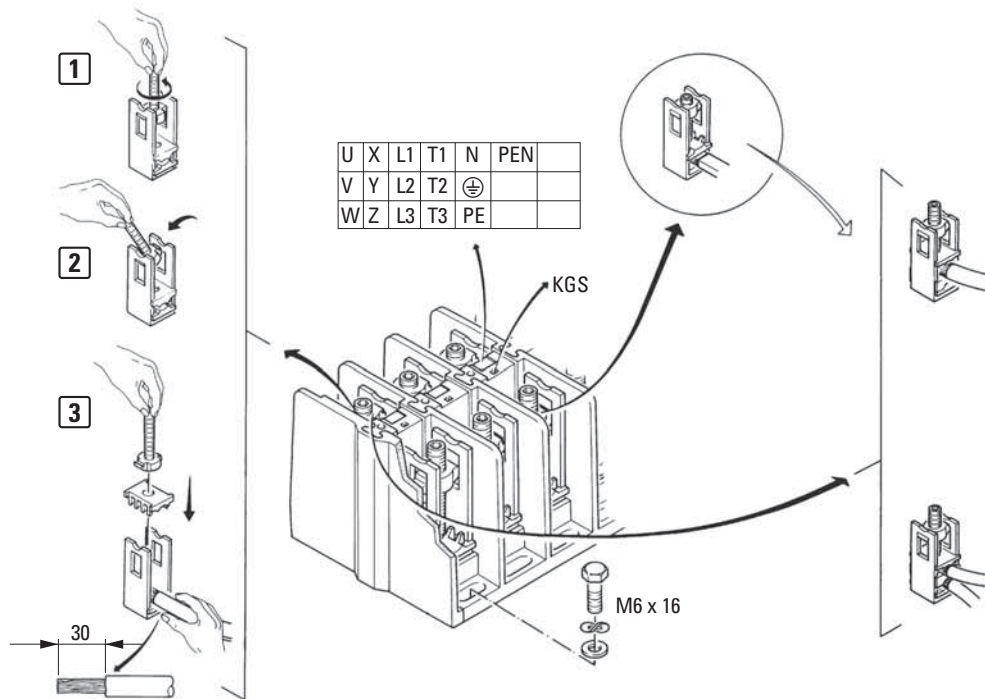

10/89 AWA34-607

K150/...

Emergency On Call Service: Local representative (<http://www.eaton.com/moeller/aftersales>) or +49 (0) 180 5 223822 (de, en)