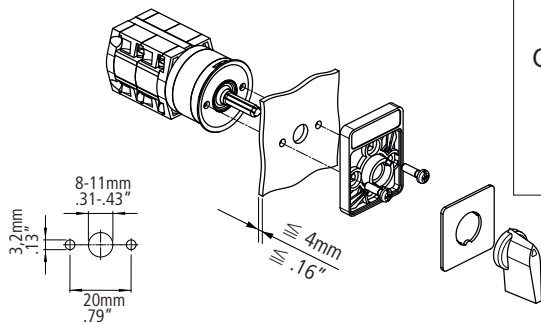

TM ... E

UL60947-4-1, UL508

Temp. rating of wire Range of temperature (°C)  
60-75

## GENERAL

Terminal screw torque tightening torque (Nm) 0,60 tightening torque (lb-in) 5

General Information Use copper wire, only.

(en) Electric current! Danger to life!

Only skilled or instructed persons may carry out the following operations.