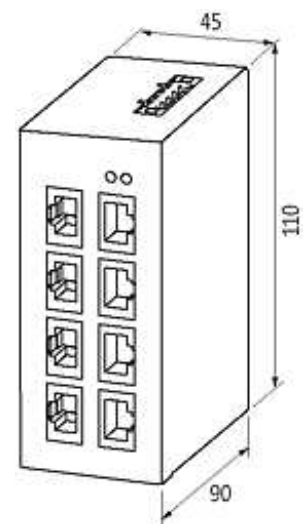

TREE 8TX METAL - UNMANAGED SWITCH - 8 PORTS

8 port unmanaged switch
(UL-Listed)

For connection cables please see chapter "Connection Technology"

[Link to Product](#)**Illustration**

Product may differ from Image

Approvals

Connections

Fieldbus	8 × RJ45
Supply System	Spring clamp plug-in terminal: 0.2...2.5 mm ²

General data

Protection	IP50
Housing	Metal black
Mounting method	DIN-rail mountable TH35 (EN 60715)
Temperature range	-10...+70 °C (storage temperature -40...+85 °C)
Dimensions H × W × D	110×45.3×89.6 mm