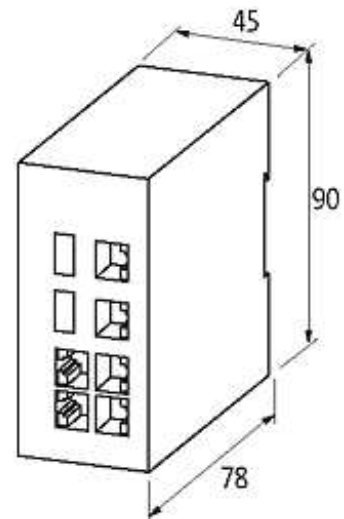

TREE 6TX METALL - UNMANAGED SWITCH - 6 PORTS

6 ports unmanaged switch

For connection cables please see chapter "Connection Technology"

[Link to Product](#)

Illustration

Product may differ from Image

Approvals