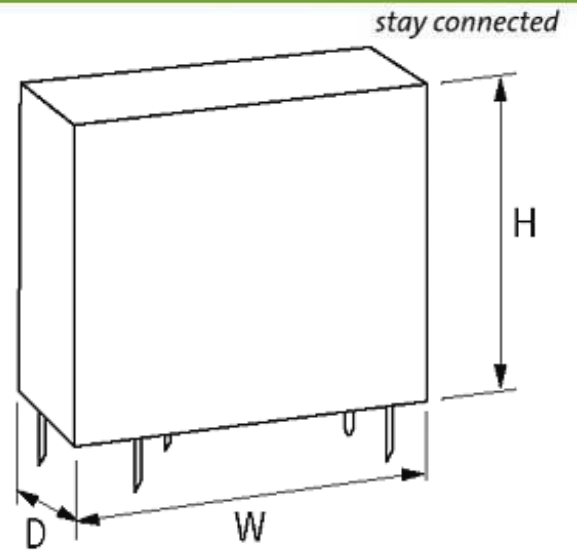

RELAY 110V AC

IN: 110 VAC - OUT: 250 VAC/DC / 8 A

2 NO/NC contacts
110 V AC[Link to Product](#)**Illustration**

Product may differ from Image