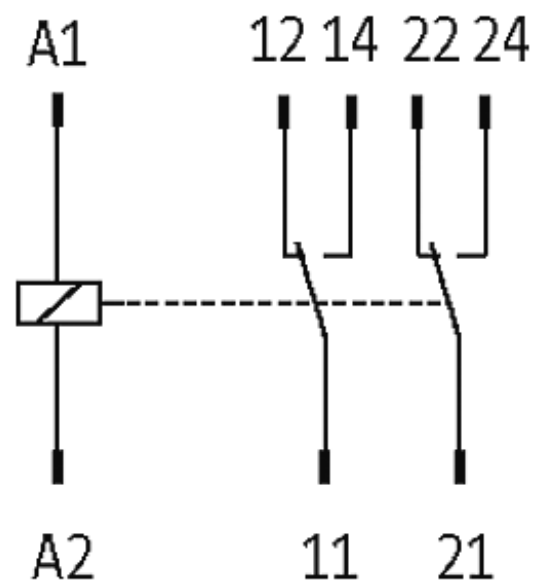

RELAY 110V AC

IN: 110 VAC - OUT: 250 VAC/DC / 8 A

2 NO/NC contacts
110 V AC[Link to Product](#)**Illustration**

Product may differ from Image