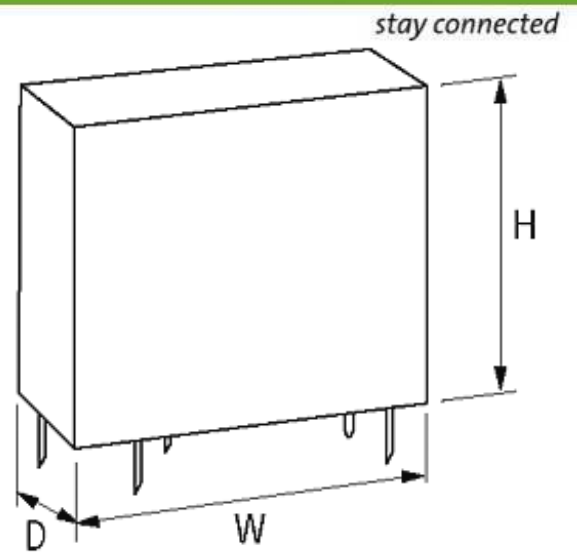

RELAIS 230V AC-2U

IN: 230 VAC - OUT: 250 VAC/ 8 A

2 NO/NC contacts
230 V AC[Link to Product](#)**Illustration**

Product may differ from Image