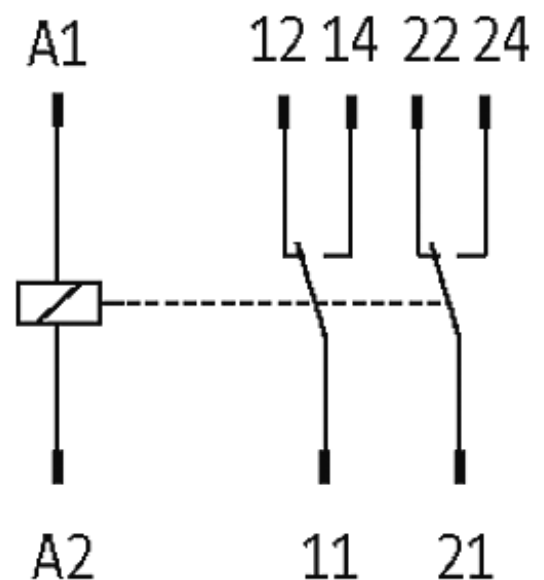

RELAIS 230V AC-2U

IN: 230 VAC - OUT: 250 VAC/ 8 A

2 NO/NC contacts
230 V AC[Link to Product](#)**Illustration**

Product may differ from Image