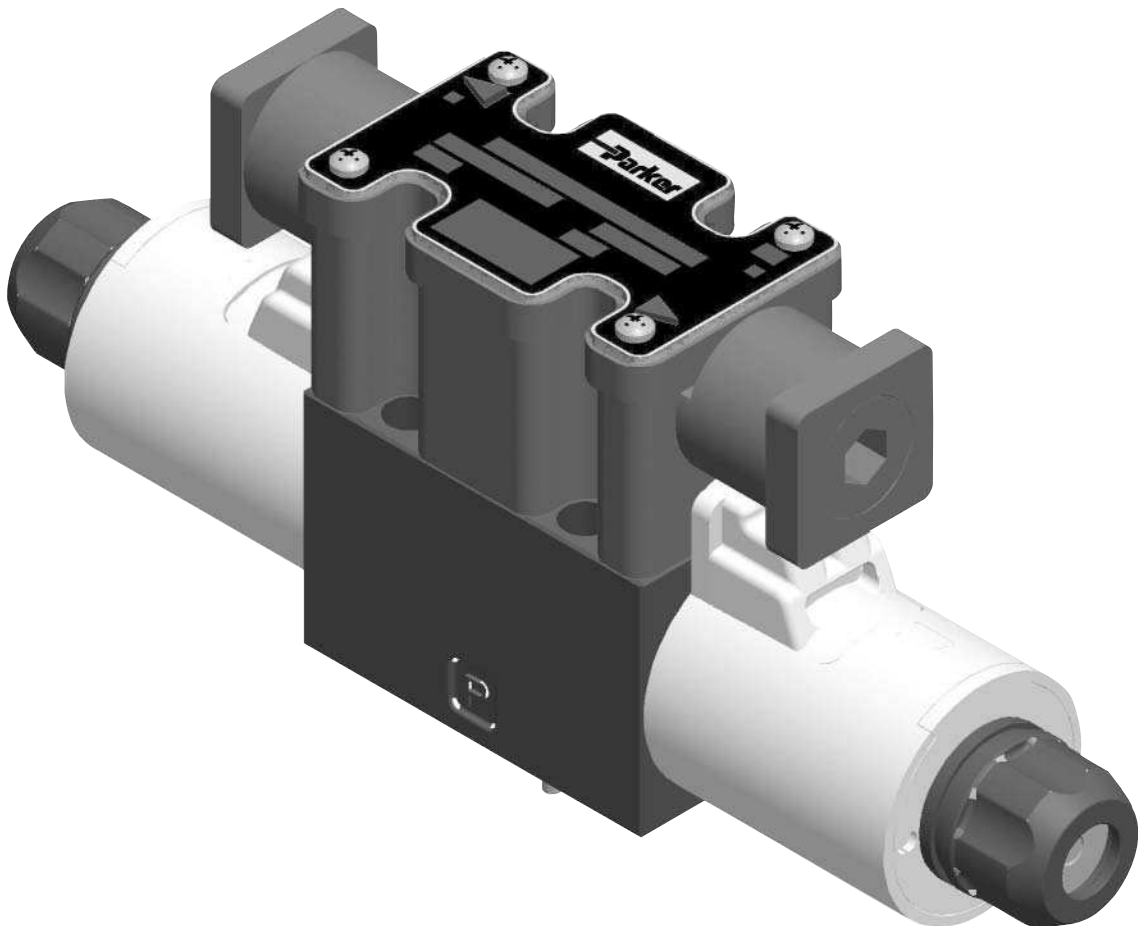

Bulletin HY14-2536-B1/US

Series D*VW Cross Reference 82 Design to 91 Design

Effective: May 1, 2007

Directional Control Valves

WARNING – USER RESPONSIBILITY

FAILURE OR IMPROPER SELECTION OR IMPROPER USE OF THE PRODUCTS DESCRIBED HEREIN OR RELATED ITEMS CAN CAUSE DEATH, PERSONAL INJURY AND PROPERTY DAMAGE.