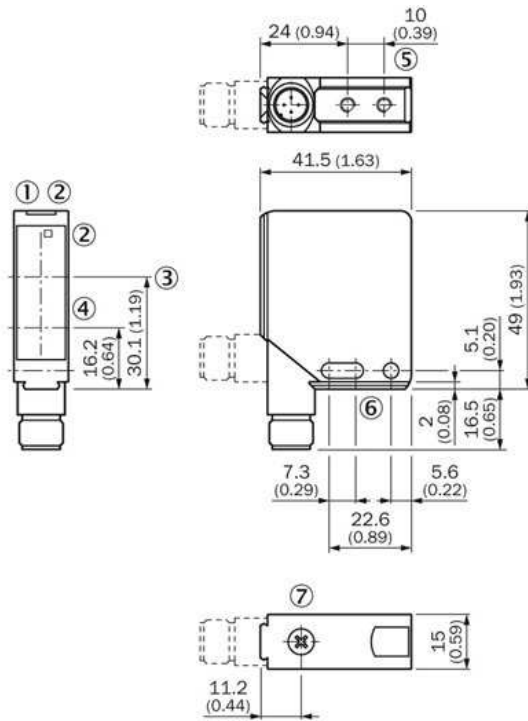

Photoelectric sensors
Background suppression, Photoelectric proximity
sensor

WT12L-2B500S41

Model Name > [WT12L-2B500S41](#)
Part No. > [1023013](#)

Product features

Sensing range min ... max::	30 mm ... 60 mm
Type of light:	Laser line, red light
Light spot diameter:	0.25 mm x 12 mm
Laser:	Laser line, red light
Sensing range max.:	30 mm ... 60 mm
Wave length:	650 nm

Technical data

Design::	Rectangular
Dimensions (W x H x D):	15 mm x 49 mm x 415 mm
Supply voltage min ... max.:	DC 10 ... 30 V
Ripple:	≤ 5 Vpp
Power consumption:	≤ 55 mA
Output type:	PNP/NPN
Output current max.:	≤ 100 mA
Response time::	≤ 200 μs
Switching frequency:	2,500 Hz
Connection type:	Connector, M12, 5-pin
Circuit protection:	V _S connections reverse-polarity protected/All outputs short-circuit protected/Interference suppression
Enclosure rating::	IP 67
Ambient operation temperature, min ... max.:	-10 °C ... +50 °C
Ambient storage temperature, min ... max.:	-25 °C ... +75 °C
Housing material:	die-cast zinc
Series:	W12L2 Laser

Dimensional drawing

- |2| LED reception indicator, yellow
- |3| Optical axis, receiver
- |4| Optical axis, sender

- |6| Mounting hole, \varnothing 4.2 mm
- |7| Sensing distance adjustment

Connection type