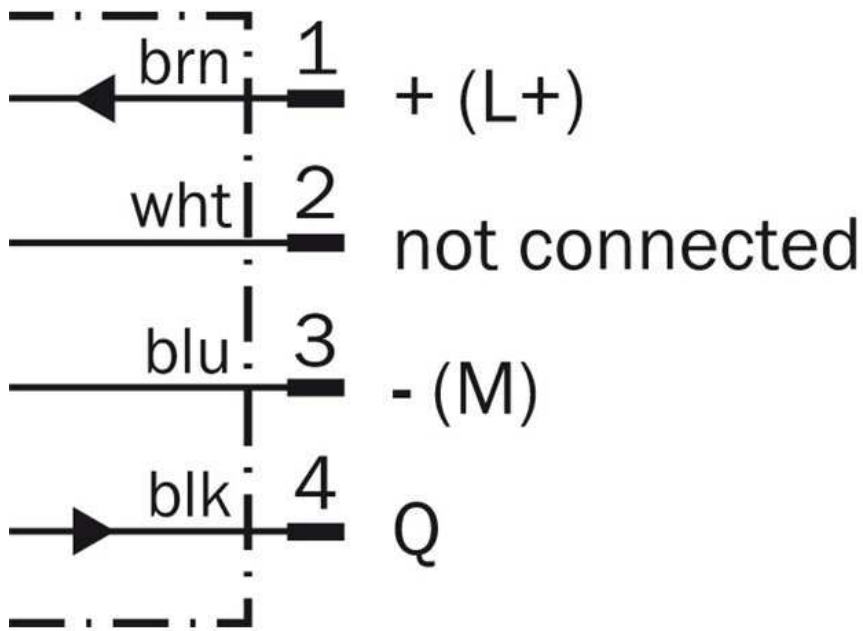

Photoelectric sensors

WL14-2P030S03

Model Name > **WL14-2P030S03**

Part No. > **1029162**

Illustration may differ

Dimensional drawing

Connection diagram

Characteristic curve

- [1] PL80A
- [3] PL40A
- [5] PL20A
- [7] Reflective tape Diamond Grade

Sensing range diagram

- |1| PL80A
- |2| PL50A
- |3| PL40A
- |4| PL30A
- |5| PL20A
- |6| C110A
- |7| Reflective tape Diamond Grade

■ Sensing range ■ Sensing range max.