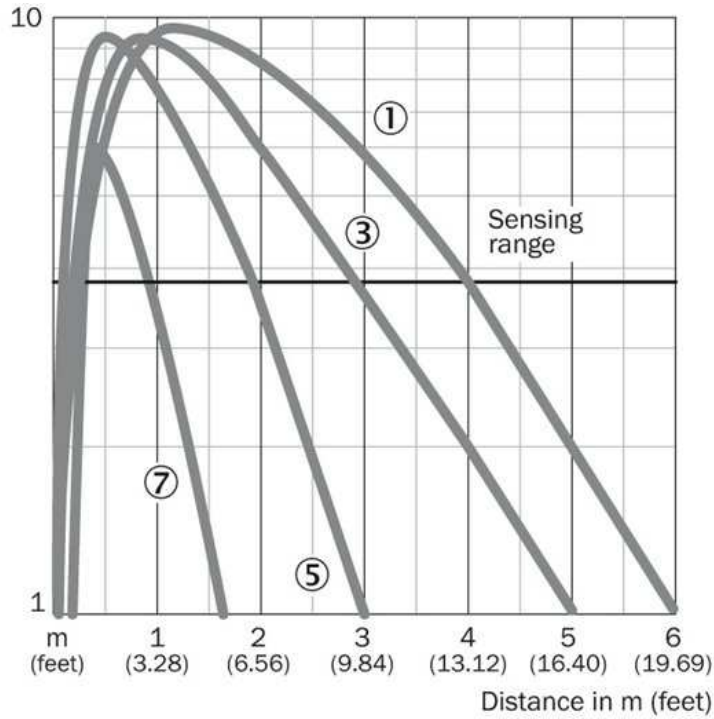

Photoelectric sensors

WL14-2P030S03

Model Name > **WL14-2P030S03**

Part No. > **1029162**

Illustration may differ

Dimensional drawing

Connection diagram

Characteristic curve

- [1] PL80A
- [3] PL40A
- [5] PL20A
- [7] Reflective tape Diamond Grade

Sensing range diagram

- |1| PL80A
- |2| PL50A
- |3| PL40A
- |4| PL30A
- |5| PL20A
- |6| C110A
- |7| Reflective tape Diamond Grade

■ Sensing range ■ Sensing range max.