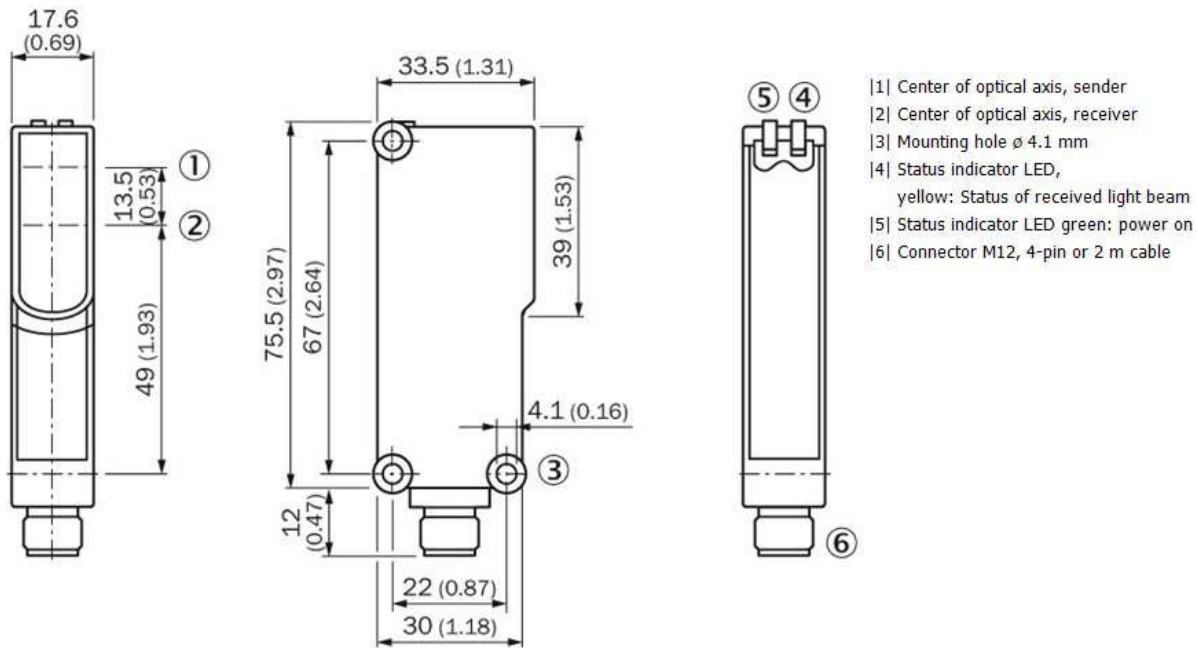

Photoelectric sensors

WL14-2P030S03

Model Name > **WL14-2P030S03**

Part No. > **1029162**

Illustration may differ

Dimensional drawing

Connection diagram

Characteristic curve

- [1] PL80A
- [3] PL40A
- [5] PL20A
- [7] Reflective tape Diamond Grade

Sensing range diagram

- |1| PL80A
- |2| PL50A
- |3| PL40A
- |4| PL30A
- |5| PL20A
- |6| C110A
- |7| Reflective tape Diamond Grade

■ Sensing range ■ Sensing range max.