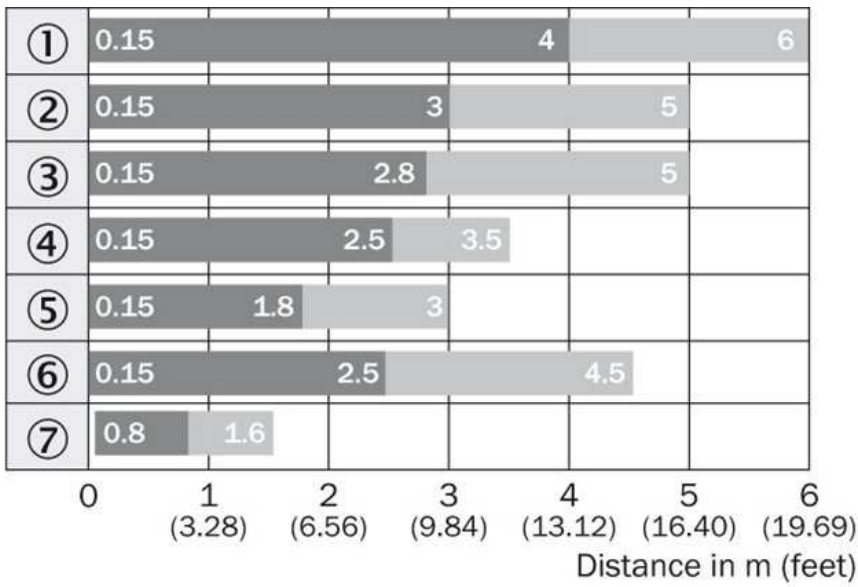

Photoelectric sensors

WL14-2P030S03

Model Name > **WL14-2P030S03**

Part No. > **1029162**

Illustration may differ

Dimensional drawing

Connection diagram

Characteristic curve

- [1] PL80A
- [3] PL40A
- [5] PL20A
- [7] Reflective tape Diamond Grade

Sensing range diagram

- |1| PL80A
- |2| PL50A
- |3| PL40A
- |4| PL30A
- |5| PL20A
- |6| C110A
- |7| Reflective tape Diamond Grade

■ Sensing range ■ Sensing range max.