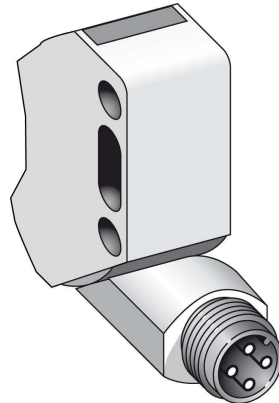

Connection type