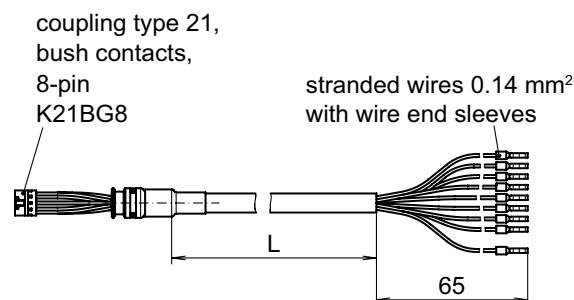

Dimensions