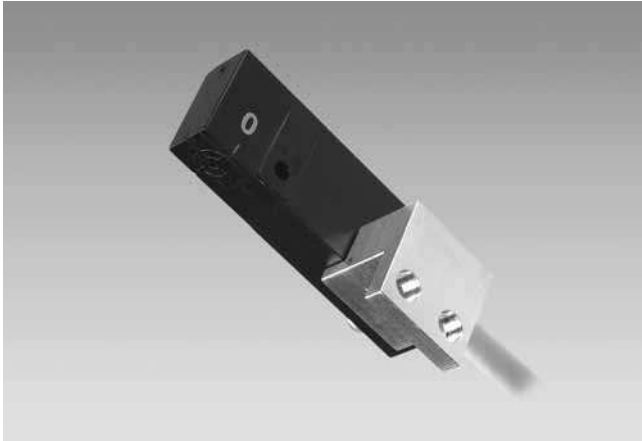

Accessories

Mounting accessories

Mounting bracket

Part number

10134683 Mounting angle for MDFK08 3-channel

Suitable for

MDFK 08G, MDFK 08T

Dimensions