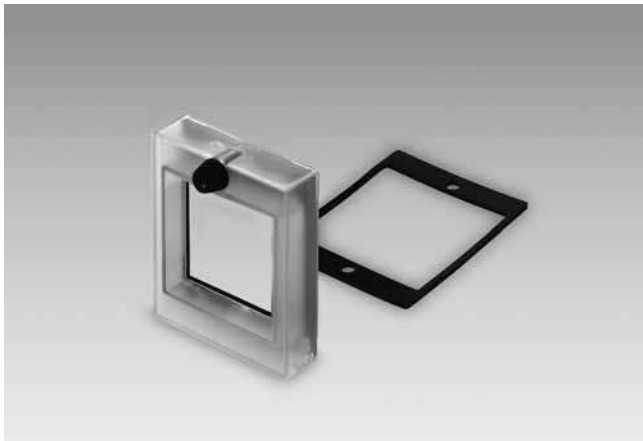

Accessories

Front panels

Front panel with knob lock

Description

Front panel with clear cover for screw mount. Installation cutout 50.5 x 50.5 mm. Material: Makrolon

Part number

Z 102.050 Front panel with knob lock provided on transparent cover

Dimensions