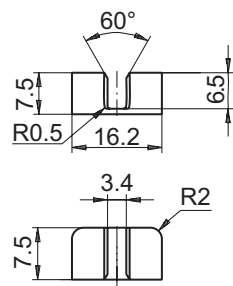

Accessories

Mounting accessories

Rubber buffer element as torque support

Features

- Rubber buffer element as torque support

Part number

Z 119.036	Rubber buffer element 7.5 mm long, as torque support
Z 119.037	Rubber buffer element 18.5 mm long, as torque support

Suitable for

G1M2H, G1MMH, G2M2H, G2MMH, GI341, GI342, GXN1H, GXP1H, GXP6H, RXA1H

Dimensions

Z 119.036

Z 119.037