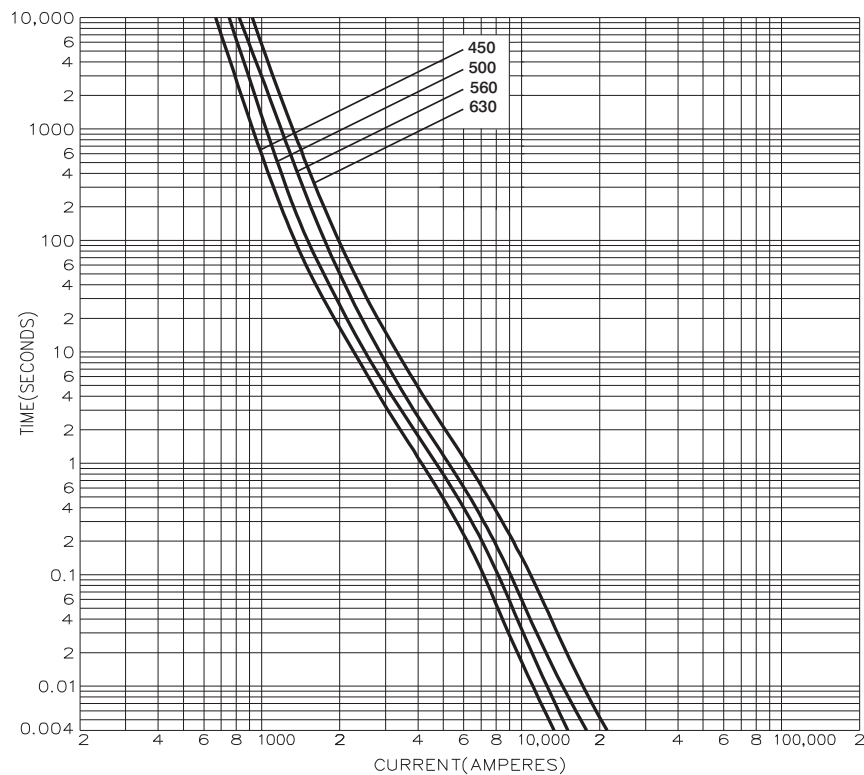

Standard features

- Good peak let-through current limitation
- 1:1:6 Selective coordination ratio between "minor" and "major" fuse
- gG characteristics for cable protection and general purpose applications
- Power loss values well within the limits of IEC 60269

Powering Business Worldwide

Catalogue symbol:

- (amps)R20

Technical data:

- Rated voltage: 690 V a.c. / 400 V d.c.
- Rated current: 450 to 630 A
- Breaking capacity: 80 kA
- Class of operation: gG

Standards/approvals:

- BS88
- IEC 60269
- RoHS compliant

Packaging:

- MOQ: 1

Table 1. Technical data

Part number	Rated voltage	Rated current (Amps)	Energy integrals I ² t (A ² S)				Watts loss		Product Class
			Pre-arcing	Total at 415V	Total at 550V	Total at 660V	W		
450R20	690 V a.c. / 400 V d.c.	450	880,000	1,600,000	2,200,000	4,400,000	32	gG	
500R20	690 V a.c. / 400 V d.c.	500	1,100,000	2,000,000	2,800,000	5,500,000	38	gG	
560R20	690 V a.c. / 400 V d.c.	560	1,400,000	2,400,000	3,500,000	6,800,000	43	gG	
630R20	690 V a.c. / 400 V d.c.	630	2,000,000	3,500,000	5,000,000	9,900,000	50	gG	

Dimensions - mm

Catalogue numbers	A	B	C	D	E	F	G	H	J
450-630R20	112	94	77	22	44.5	8.8	62	74	6.4

Time current curve

Changes to the products, to the information contained in this document, and to prices are reserved; so are errors and omissions. Only order confirmations and technical documentation by Eaton is binding. Photos and pictures also do not warrant a specific layout or functionality. Their use in whatever form is subject to prior approval by Eaton. The same applies to Trademarks (especially Eaton, Moeller, and Cutler-Hammer). The Terms and Conditions of Eaton apply, as referenced on Eaton Internet pages and Eaton order confirmations.