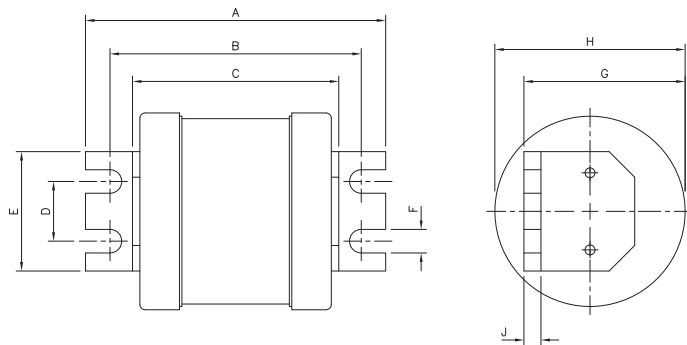

Dimensions - mm

Catalogue numbers	A	B	C	D	E	F	G	H	J
450-630R20	112	94	77	22	44.5	8.8	62	74	6.4

Time current curve

Changes to the products, to the information contained in this document, and to prices are reserved; so are errors and omissions. Only order confirmations and technical documentation by Eaton is binding. Photos and pictures also do not warrant a specific layout or functionality. Their use in whatever form is subject to prior approval by Eaton. The same applies to Trademarks (especially Eaton, Moeller, and Cutler-Hammer). The Terms and Conditions of Eaton apply, as referenced on Eaton Internet pages and Eaton order confirmations.