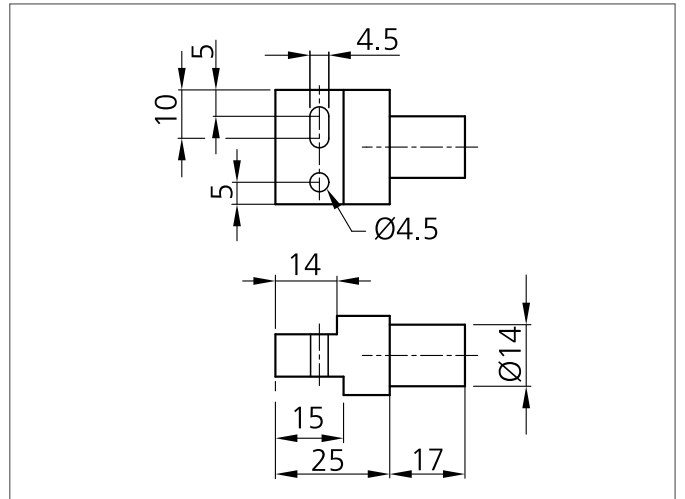

SH-BEK

Mounting Element BEK

- Highly flexible versatile mounting system
- All-purpose mounting
- Smooth adjustment
- Robust design

TECHNICAL INFORMATION (typ.)

For	Back lights, Spot lights and Dark field lights, Clamping pin 14 mm
Casing material	Aluminium black anodized
Product series	System holder HS, System holder SH