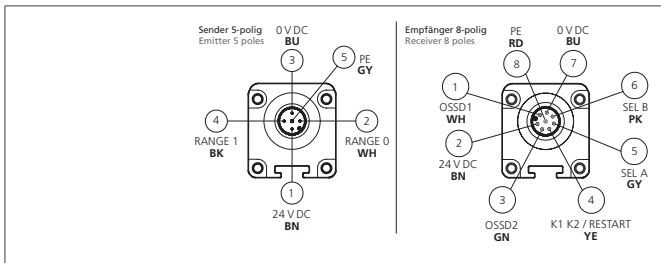

SLI4-604

Safety light curtain

- Highest safety level
- Resolution for hand protection
- Protection area until end of profile
- Integrated safety function - no external safety relay required
- Parameterisation via connecting cable
- Selectable manual or automatic Start/Restart
- Feedpack input for external relay monitoring (EDM)
- Unshielded connecting cables to 100 m
- High protection class

TECHNICAL INFORMATION (typ.)		+20°C, 24 V DC
Safety level		Type 4 (IEC/TS 61496-2), SIL 3 (IEC 61508), SILCL 3 (IEC 62061), PL e - Cat. 4 (EN ISO 13849-1)
Security level		Hand detection
Total height (A)		663 mm
Protective field height (B)		610 mm
Model		built-in control functions (EDM)
Mounting		T-shaped slot (Backside), / Holder SFB E 180 (optional)
Number of beams		21
Emitted light		Infrared, 950 nm
Safety output		PNP (2x), 400 mA / 24 V DC
Service voltage		19,2 ... 28,8 V DC
Operating distance		4 m (Low Range) / 12 m (High Range)
Resolution		40 mm
Inverse polarity protection		Yes
Display		LEDs for light curtain's status and diagnostic
Start / restart		Automatic / manual (selectable)
External Device Monitoring - EDM		Feedback input, enabling selectable
Short-circuit protection		yes
Reaction time		7 ms
Ambient temperature		-20 ... +55 °C
Protection class		IP 65, IP 67
Protection degree		III, operation on protective low voltage
Casing material		Aluminium

SLI4-604

Safety light curtain

TECHNICAL INFORMATION (typ.)		+20°C, 24 V DC
Material		polycarbonate (Window)
Connection		M12, 5poled for transmitter, M12, 8poled for receiver, Connector
Cable		unshielded connection cables max. 100 m
Scope of delivery		Emitter + receiver, one set of standard fixing brackets SA 4, CD-ROM containing the multi-language instruction manual, quick installation guide