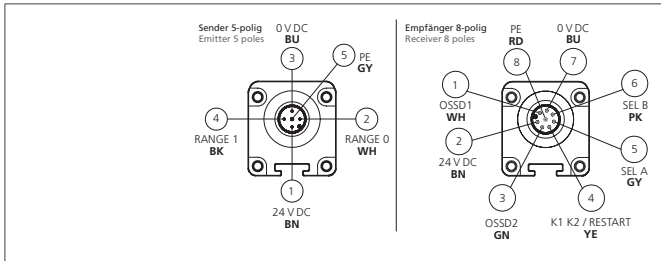

SLIH4-1054

Safety light curtain

- Highest safety level
- Resolution for hand protection
- High operating distance for large systems and applications with deflecting mirrors
- Protection area until end of profile
- Integrated safety function - no external safety relay required
- Parameterisation via connecting cable
- Selectable manual or automatic Start/Restart
- Feedpack input for external relay monitoring (EDM)
- Unshielded connecting cables to 100 m
- High protection class

TECHNICAL INFORMATION (typ.)		+20°C, 24 V DC
Safety level		Type 4 (IEC/TS 61496-2), SIL 3 (IEC 61508), SILCL 3 (IEC 62061), PL e - Cat. 4 (EN ISO 13849-1)
Security level		Hand detection
Total height (A)		1.113 mm
Protective field height (B)		1.060 mm
Model		built-in control functions (EDM), extended range
Mounting		T-shaped slot (Backside), / Holder SFB E 180 (optional)
Number of beams		36
Emitted light		Infrared, 950 nm
Safety output		PNP (2x), 400 mA / 24 V DC
Service voltage		19,2 ... 28,8 V DC
Operating distance		10 m (Low Range) / 20 m (High Range)
Resolution		40 mm
Inverse polarity protection		Yes
Display		LEDs for light curtain's status and diagnostic
Start / restart		Automatic / manual (selectable)
External Device Monitoring - EDM		Feedback input, enabling selectable
Short-circuit protection		yes
Reaction time		6,5 ms
Ambient temperature		-20 ... +55 °C
Protection class		IP 65, IP 67
Protection degree		III, operation on protective low voltage
Casing material		Aluminium

SLIH4-1054

Safety light curtain

TECHNICAL INFORMATION (typ.)	+20°C, 24 V DC
Material	polycarbonate (Window)
Connection	M12, 5poled for transmitter, M12, 8poled for receiver, Connector
Cable	unshielded connection cables max. 100 m
Scope of delivery	Emitter + receiver, one set of standard fixing brackets SA 4, CD-ROM containing the multi-language instruction manual, quick installation guide