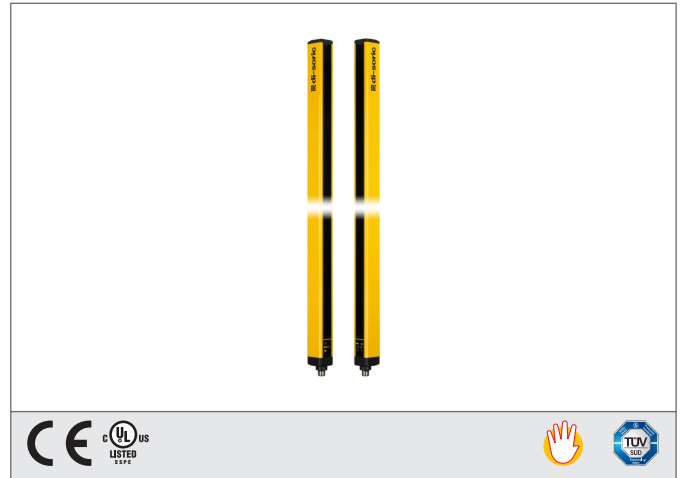

SLIH4-1054

Safety light curtain

- Highest safety level
- Resolution for hand protection
- High operating distance for large systems and applications with deflecting mirrors
- Protection area until end of profile
- Integrated safety function - no external safety relay required
- Parameterisation via connecting cable
- Selectable manual or automatic Start/Restart
- Feedpack input for external relay monitoring (EDM)
- Unshielded connecting cables to 100 m
- High protection class

TECHNICAL INFORMATION (typ.)		+20°C, 24 V DC
Safety level		Type 4 (IEC/TS 61496-2), SIL 3 (IEC 61508), SILCL 3 (IEC 62061), PL e - Cat. 4 (EN ISO 13849-1)
Security level		Hand detection
Total height (A)		1.113 mm
Protective field height (B)		1.060 mm
Model		built-in control functions (EDM), extended range
Mounting		T-shaped slot (Backside), / Holder SFB E 180 (optional)
Number of beams		36
Emitted light		Infrared, 950 nm
Safety output		PNP (2x), 400 mA / 24 V DC
Service voltage		19,2 ... 28,8 V DC
Operating distance		10 m (Low Range) / 20 m (High Range)
Resolution		40 mm
Inverse polarity protection		Yes
Display		LEDs for light curtain's status and diagnostic
Start / restart		Automatic / manual (selectable)
External Device Monitoring - EDM		Feedback input, enabling selectable
Short-circuit protection		yes
Reaction time		6,5 ms
Ambient temperature		-20 ... +55 °C
Protection class		IP 65, IP 67
Protection degree		III, operation on protective low voltage
Casing material		Aluminium

SLIH4-1054

Safety light curtain

TECHNICAL INFORMATION (typ.)	+20°C, 24 V DC
Material	polycarbonate (Window)
Connection	M12, 5poled for transmitter, M12, 8poled for receiver, Connector
Cable	unshielded connection cables max. 100 m
Scope of delivery	Emitter + receiver, one set of standard fixing brackets SA 4, CD-ROM containing the multi-language instruction manual, quick installation guide