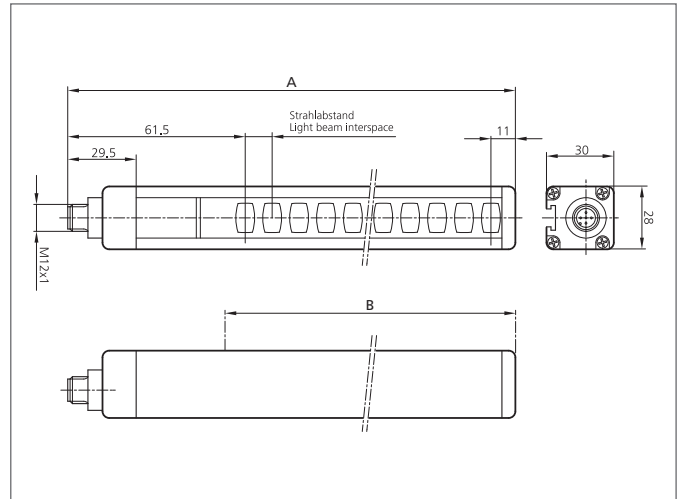

SLIH4-1054

Safety light curtain

- Highest safety level
- Resolution for hand protection
- High operating distance for large systems and applications with deflecting mirrors
- Protection area until end of profile
- Integrated safety function - no external safety relay required
- Parameterisation via connecting cable
- Selectable manual or automatic Start/Restart
- Feedpack input for external relay monitoring (EDM)
- Unshielded connecting cables to 100 m
- High protection class

TECHNICAL INFORMATION (typ.)		+20°C, 24 V DC
Safety level		Type 4 (IEC/TS 61496-2), SIL 3 (IEC 61508), SILCL 3 (IEC 62061), PL e - Cat. 4 (EN ISO 13849-1)
Security level		Hand detection
Total height (A)		1.113 mm
Protective field height (B)		1.060 mm
Model		built-in control functions (EDM), extended range
Mounting		T-shaped slot (Backside), / Holder SFB E 180 (optional)
Number of beams		36
Emitted light		Infrared, 950 nm
Safety output		PNP (2x), 400 mA / 24 V DC
Service voltage		19,2 ... 28,8 V DC
Operating distance		10 m (Low Range) / 20 m (High Range)
Resolution		40 mm
Inverse polarity protection		Yes
Display		LEDs for light curtain's status and diagnostic
Start / restart		Automatic / manual (selectable)
External Device Monitoring - EDM		Feedback input, enabling selectable
Short-circuit protection		yes
Reaction time		6,5 ms
Ambient temperature		-20 ... +55 °C
Protection class		IP 65, IP 67
Protection degree		III, operation on protective low voltage
Casing material		Aluminium

SLIH4-1054

Safety light curtain

TECHNICAL INFORMATION (typ.)	+20°C, 24 V DC
Material	polycarbonate (Window)
Connection	M12, 5poled for transmitter, M12, 8poled for receiver, Connector
Cable	unshielded connection cables max. 100 m
Scope of delivery	Emitter + receiver, one set of standard fixing brackets SA 4, CD-ROM containing the multi-language instruction manual, quick installation guide