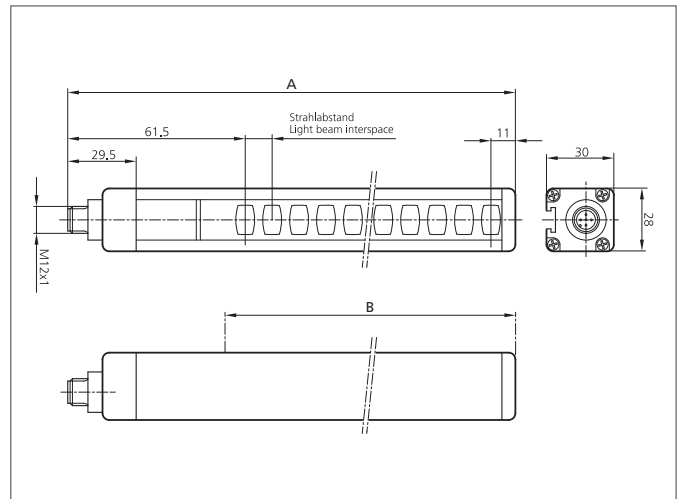

SLIH4-1359

Safety light curtain

- Highest safety level
- Resolution for body protection and presence control
- High operating distance for large systems and applications with deflecting mirrors
- Protection area until end of profile
- Integrated safety function - no external safety relay required
- Parameterisation via connecting cable
- Selectable manual or automatic Start/Restart
- Feedpack input for external relay monitoring (EDM)
- Unshielded connecting cables to 100 m
- High protection class

TECHNICAL INFORMATION (typ.)	+20°C, 24 V DC
Safety level	Type 4 (IEC/TS 61496-2), SIL 3 (IEC 61508), SILCL 3 (IEC 62061), PL e - Cat. 4 (EN ISO 13849-1)
Security level	Body protection
Total height (A)	1.413 mm
Protective field height (B)	1.360 mm
Model	built-in control functions (EDM), extended range
Mounting	T-shaped slot (Backside), / Holder SFB E 180 (optional)
Number of beams	18
Emitted light	Infrared, 950 nm
Safety output	PNP (2x), 400 mA / 24 V DC
Service voltage	19,2 ... 28,8 V DC
Operating distance	10 m (Low Range) / 20 m (High Range)
Resolution	90 mm
Inverse polarity protection	Yes
Display	LEDs for light curtain's status and diagnostic
Start / restart	Automatic / manual (selectable)
External Device Monitoring - EDM	Feedback input, enabling selectable
Short-circuit protection	yes
Reaction time	4 ms
Ambient temperature	-20 ... +55 °C
Protection class	IP 65, IP 67
Protection degree	III, operation on protective low voltage
Casing material	Aluminium

SLIH4-1359

Safety light curtain

TECHNICAL INFORMATION (typ.)		+20°C, 24 V DC
Material		polycarbonate (Window)
Connection		M12, 5poled for transmitter, M12, 8poled for receiver, Connector
Cable		unshielded connection cables max. 100 m
Scope of delivery		Emitter + receiver, one set of standard fixing brackets SA 6, CD-ROM containing the multi-language instruction manual, quick installation guide