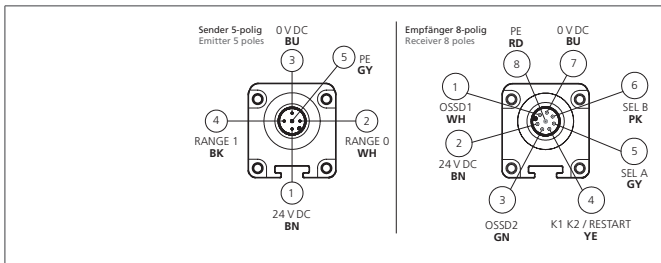

SLIH4-1359

Safety light curtain

- Highest safety level
- Resolution for body protection and presence control
- High operating distance for large systems and applications with deflecting mirrors
- Protection area until end of profile
- Integrated safety function - no external safety relay required
- Parameterisation via connecting cable
- Selectable manual or automatic Start/Restart
- Feedpack input for external relay monitoring (EDM)
- Unshielded connecting cables to 100 m
- High protection class

TECHNICAL INFORMATION (typ.)	+20°C, 24 V DC
Safety level	Type 4 (IEC/TS 61496-2), SIL 3 (IEC 61508), SILCL 3 (IEC 62061), PL e - Cat. 4 (EN ISO 13849-1)
Security level	Body protection
Total height (A)	1.413 mm
Protective field height (B)	1.360 mm
Model	built-in control functions (EDM), extended range
Mounting	T-shaped slot (Backside), / Holder SFB E 180 (optional)
Number of beams	18
Emitted light	Infrared, 950 nm
Safety output	PNP (2x), 400 mA / 24 V DC
Service voltage	19,2 ... 28,8 V DC
Operating distance	10 m (Low Range) / 20 m (High Range)
Resolution	90 mm
Inverse polarity protection	Yes
Display	LEDs for light curtain's status and diagnostic
Start / restart	Automatic / manual (selectable)
External Device Monitoring - EDM	Feedback input, enabling selectable
Short-circuit protection	yes
Reaction time	4 ms
Ambient temperature	-20 ... +55 °C
Protection class	IP 65, IP 67
Protection degree	III, operation on protective low voltage
Casing material	Aluminium

SLIH4-1359

Safety light curtain

TECHNICAL INFORMATION (typ.)		+20°C, 24 V DC
Material		polycarbonate (Window)
Connection		M12, 5poled for transmitter, M12, 8poled for receiver, Connector
Cable		unshielded connection cables max. 100 m
Scope of delivery		Emitter + receiver, one set of standard fixing brackets SA 6, CD-ROM containing the multi-language instruction manual, quick installation guide