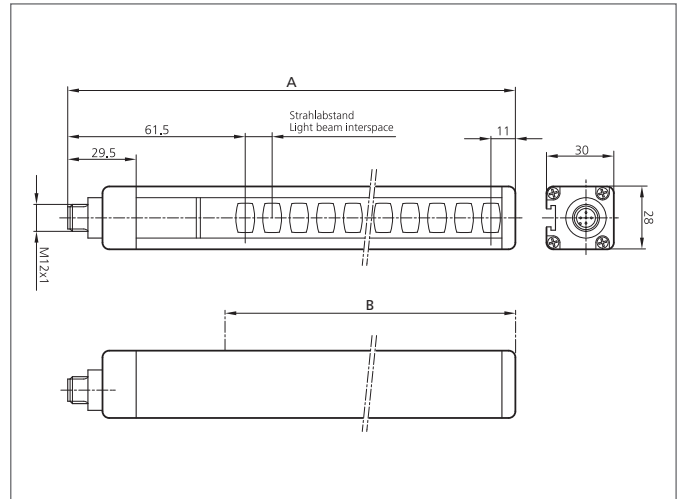

SLIH4-1804

Safety light curtain

- Highest safety level
- Resolution for hand protection
- High operating distance for large systems and applications with deflecting mirrors
- Protection area until end of profile
- Integrated safety function - no external safety relay required
- Parameterisation via connecting cable
- Selectable manual or automatic Start/Restart
- Feedpack input for external relay monitoring (EDM)
- Unshielded connecting cables to 100 m
- High protection class

TECHNICAL INFORMATION (typ.)		+20°C, 24 V DC
Safety level		Type 4 (IEC/TS 61496-2), SIL 3 (IEC 61508), SILCL 3 (IEC 62061), PL e - Cat. 4 (EN ISO 13849-1)
Security level		Hand detection
Total height (A)		1.886 mm
Protective field height (B)		1.810 mm
Model		built-in control functions (EDM), extended range
Mounting		T-shaped slot (Backside), / Holder SFB E 180 (optional)
Number of beams		61
Emitted light		Infrared, 950 nm
Safety output		PNP (2x), 400 mA / 24 V DC
Service voltage		19,2 ... 28,8 V DC
Operating distance		10 m (Low Range) / 20 m (High Range)
Resolution		40 mm
Inverse polarity protection		Yes
Display		LEDs for light curtain's status and diagnostic
Start / restart		Automatic / manual (selectable)
External Device Monitoring - EDM		Feedback input, enabling selectable
Short-circuit protection		yes
Reaction time		9,5 ms
Ambient temperature		-20 ... +55 °C
Protection class		IP 65, IP 67
Protection degree		III, operation on protective low voltage
Casing material		Aluminium

SLIH4-1804

Safety light curtain

TECHNICAL INFORMATION (typ.)	+20°C, 24 V DC
Material	polycarbonate (Window)
Connection	M12, 5poled for transmitter, M12, 8poled for receiver, Connector
Cable	unshielded connection cables max. 100 m
Scope of delivery	Emitter + receiver, one set of standard fixing brackets SA 6, CD-ROM containing the multi-language instruction manual, quick installation guide