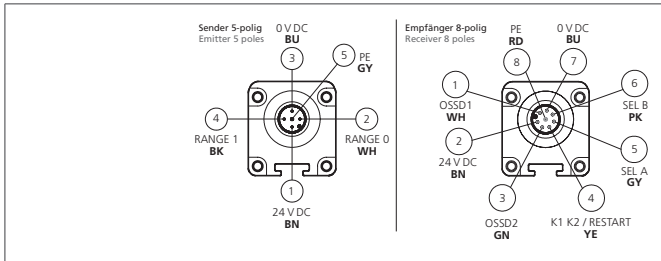

SLIH4-1804

Safety light curtain

- Highest safety level
- Resolution for hand protection
- High operating distance for large systems and applications with deflecting mirrors
- Protection area until end of profile
- Integrated safety function - no external safety relay required
- Parameterisation via connecting cable
- Selectable manual or automatic Start/Restart
- Feedpack input for external relay monitoring (EDM)
- Unshielded connecting cables to 100 m
- High protection class

TECHNICAL INFORMATION (typ.)		+20°C, 24 V DC
Safety level		Type 4 (IEC/TS 61496-2), SIL 3 (IEC 61508), SILCL 3 (IEC 62061), PL e - Cat. 4 (EN ISO 13849-1)
Security level		Hand detection
Total height (A)		1.886 mm
Protective field height (B)		1.810 mm
Model		built-in control functions (EDM), extended range
Mounting		T-shaped slot (Backside), / Holder SFB E 180 (optional)
Number of beams		61
Emitted light		Infrared, 950 nm
Safety output		PNP (2x), 400 mA / 24 V DC
Service voltage		19,2 ... 28,8 V DC
Operating distance		10 m (Low Range) / 20 m (High Range)
Resolution		40 mm
Inverse polarity protection		Yes
Display		LEDs for light curtain's status and diagnostic
Start / restart		Automatic / manual (selectable)
External Device Monitoring - EDM		Feedback input, enabling selectable
Short-circuit protection		yes
Reaction time		9,5 ms
Ambient temperature		-20 ... +55 °C
Protection class		IP 65, IP 67
Protection degree		III, operation on protective low voltage
Casing material		Aluminium

SLIH4-1804

Safety light curtain

TECHNICAL INFORMATION (typ.)	+20°C, 24 V DC
Material	polycarbonate (Window)
Connection	M12, 5poled for transmitter, M12, 8poled for receiver, Connector
Cable	unshielded connection cables max. 100 m
Scope of delivery	Emitter + receiver, one set of standard fixing brackets SA 6, CD-ROM containing the multi-language instruction manual, quick installation guide