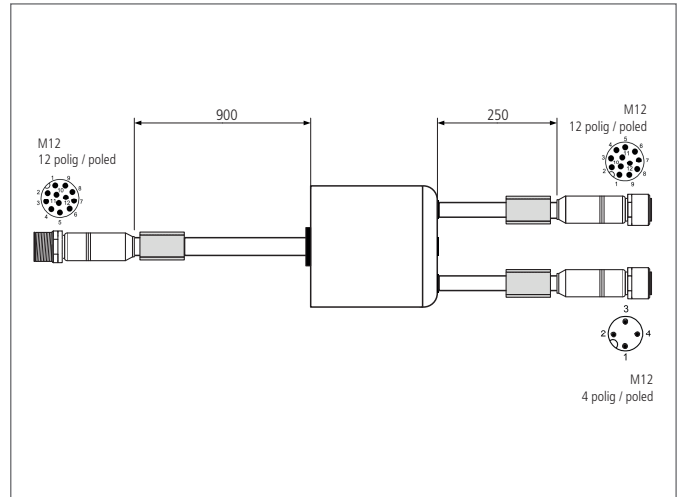

CKR-4G-Y-1/12-A
Y-Verteilerkabel

Safety instructions

The Instruments are not to be used for safety applications, in particular applications in which safety of persons depends on proper operation of the instruments.
 These instruments shall exclusively be used by qualified personnel.

TECHNICAL INFORMATION (typ.)		+20°C, 24V DC
Service voltage		< 30 V AC/DC
Protection class		IP 67
Casing material		plastics
Material		PUR (Cable)