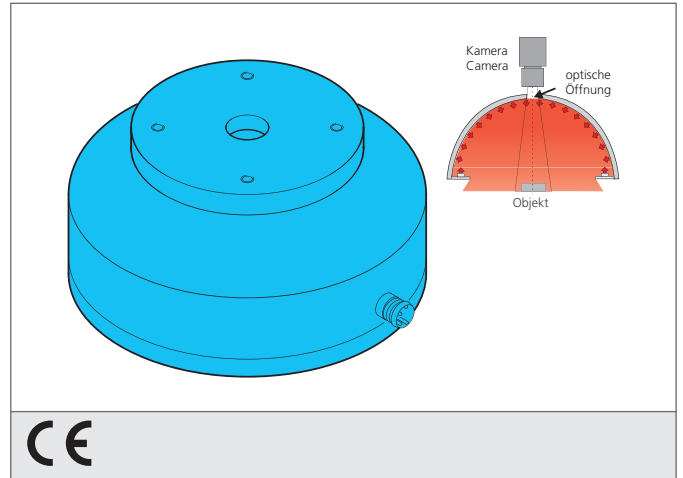

BE-DOME100/70-G1-T4

Dome light

- Exceptionally homogenous and diffuse illumination
- Very compact design
- High light intensity
- Robust design

Blick auf Anschlussseite
View on connection position

PIN	Aderfarbe wire color	Funktion function
3	blau / blue	- blau / blue
1	braun / brown	+ 24V

TECHNICAL INFORMATION (typ.)	+20°C, 24V DC
Size	Ø 100 mm (Diameter)
Illuminated area	Ø 70 mm
Number	32 LEDs
Light colour	Red, 617 nm
Emission angle	120°
Service voltage	24 V DC
Power	1,7 Watt, 70 mA (24 V DC)
Current consumption	70 mA
Ambient temperature	0 ... +50 °C
Protection degree	III, operation on protective low voltage
Risk group (DIN EN 62471)	Free group
Casing material	Aluminium, plastics
Connection	Connector, M8, 4-poled