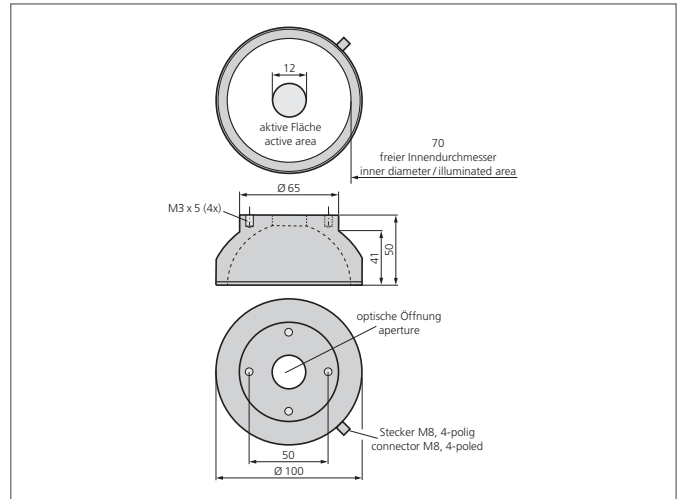

BE-DOME100/70-G1-T4

Dome light

- Exceptionally homogenous and diffuse illumination
- Very compact design
- High light intensity
- Robust design

Blick auf Anschlussseite
View on connection position

PIN	Aderfarbe wire color	Funktion function
3	blau / blue	- blau / blue
1	braun / brown	+ 24V

TECHNICAL INFORMATION (typ.)	+20°C, 24V DC
Size	Ø 100 mm (Diameter)
Illuminated area	Ø 70 mm
Number	32 LEDs
Light colour	Red, 617 nm
Emission angle	120°
Service voltage	24 V DC
Power	1,7 Watt, 70 mA (24 V DC)
Current consumption	70 mA
Ambient temperature	0 ... +50 °C
Protection degree	III, operation on protective low voltage
Risk group (DIN EN 62471)	Free group
Casing material	Aluminium, plastics
Connection	Connector, M8, 4-poled