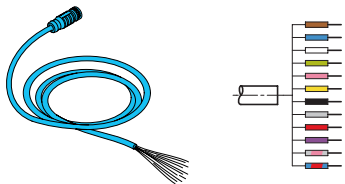

I/O-Kabel	
2,0m / IP 67 / PVC	VKHM-Z-5/12-A
5,0m / IP 67 / PUR	VKSM-Z-5/12-A
10,0m / IP 67 / PUR	VKSM-Z-10/12-A
15,0m / IP 67 / PUR	VKSM-Z-15/12-A
20,0m / IP 67 / PUR	VKSM-Z-20/12-A

I/O-Cable	
2,0m / IP 67 / PVC	VKHM-Z-2/RJ45
5,0m / IP 67 / PUR	VKHM-Z-5/RJ45
10,0m / IP 67 / PUR	VKHM-Z-10/RJ45
15,0m / IP 67 / PUR	VKHM-Z-5/RJ45
20,0m / IP 67 / PUR	VKHM-Z-10/RJ45

I/O-Câble	
2,0m / IP 67 / PVC	VKHM-Z-2/RJ45
5,0m / IP 67 / PUR	VKHM-Z-5/RJ45
10,0m / IP 67 / PUR	VKHM-Z-10/RJ45
15,0m / IP 67 / PUR	VKHM-Z-5/RJ45
20,0m / IP 67 / PUR	VKHM-Z-10/RJ45

I/O-Verlängerungskabel	
5,0m / IP 67 / PVC	VSM-Z-5/VKM-Z/12-A

I/O-Extension cable	
5,0m / IP 67 / PVC	VSM-Z-5/VKM-Z/12-A

I/O-Câble prolongateur	
5,0m / IP 67 / PVC	VSM-Z-5/VKM-Z/12-A

Befestigungswinkel
Mounting bracket
Equerre de fixation