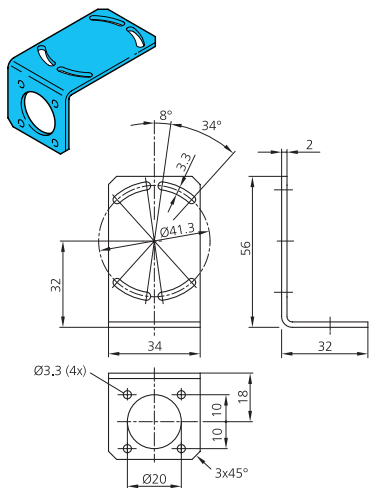

I/O-Kabel	
2,0m / IP 67 / PVC	VKHM-Z-5/12-A
5,0m / IP 67 / PUR	VKSM-Z-5/12-A
10,0m / IP 67 / PUR	VKSM-Z-10/12-A
15,0m / IP 67 / PUR	VKSM-Z-15/12-A
20,0m / IP 67 / PUR	VKSM-Z-20/12-A

I/O-Cable	
2,0m / IP 67 / PVC	VKHM-Z-2/RJ45
5,0m / IP 67 / PUR	VKHM-Z-5/RJ45
10,0m / IP 67 / PUR	VKHM-Z-10/RJ45
15,0m / IP 67 / PUR	VKHM-Z-5/RJ45
20,0m / IP 67 / PUR	VKHM-Z-10/RJ45

I/O-Câble	
2,0m / IP 67 / PVC	VKHM-Z-2/RJ45
5,0m / IP 67 / PUR	VKHM-Z-5/RJ45
10,0m / IP 67 / PUR	VKHM-Z-10/RJ45
15,0m / IP 67 / PUR	VKHM-Z-5/RJ45
20,0m / IP 67 / PUR	VKHM-Z-10/RJ45

I/O-Verlängerungskabel	
5,0m / IP 67 / PVC	VSM-Z-5/VKM-Z/12-A

I/O-Extension cable	
5,0m / IP 67 / PVC	VSM-Z-5/VKM-Z/12-A

I/O-Câble prolongateur	
5,0m / IP 67 / PVC	VSM-Z-5/VKM-Z/12-A

Befestigungswinkel
Mounting bracket
Equerre de fixation

Material / Material / Matériau VA
Produktbezeichnung / Product-ID **HS-BW-CS**

Material / Material / Matériau Aluminium
Produktbezeichnung / Product-ID **SH-KK-CS**

Montageplatte für CS 50
Mounting plate for CS 50
Plaque de montage pour CS50

Material / Material / Matériau Aluminium
Produktbezeichnung / Product-ID **SH-G-CS**

Einstellbare Halterung für SH-G-CS
Adjustable mounting plate for SH-G-CS
Support ajustable pour SH-G-CS

Material / Material / Matériau Aluminium
Produktbezeichnung / Product-ID **CKR-200-BKT**