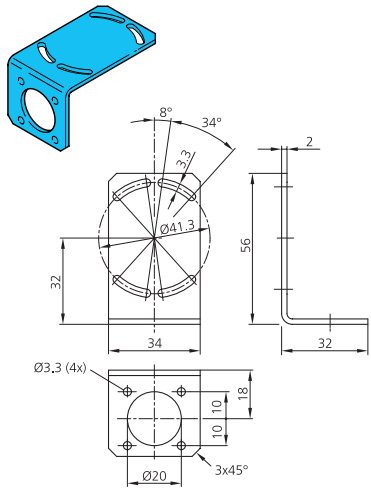

I/O-Kabel		I/O-Cable		I/O-Câble	
2,0m / IP 67 / PVC	VKHM-Z-5/12-A	2,0m / IP 67 / PVC	VKHM-Z-2/RJ45	2,0m / IP 67 / PVC	VKHM-Z-2/RJ45
5,0m / IP 67 / PUR	VKSM-Z-5/12-A	5,0m / IP 67 / PUR	VKHM-Z-5/RJ45	5,0m / IP 67 / PUR	VKHM-Z-5/RJ45
10,0m / IP 67 / PUR	VKSM-Z-10/12-A	10,0m / IP 67 / PUR	VKHM-Z-10/RJ45	10,0m / IP 67 / PUR	VKHM-Z-10/RJ45
15,0m / IP 67 / PUR	VKSM-Z-15/12-A	15,0m / IP 67 / PUR	VKHM-Z-5/RJ45	15,0m / IP 67 / PUR	VKHM-Z-5/RJ45
20,0m / IP 67 / PUR	VKSM-Z-20/12-A	20,0m / IP 67 / PUR	VKHM-Z-10/RJ45	20,0m / IP 67 / PUR	VKHM-Z-10/RJ45

I/O-Verlängerungskabel		I/O-Extension cable		I/O-Câble prolongateur	
5,0m / IP 67 / PVC	VSM-Z-5/VKM-Z/12-A	5,0m / IP 67 / PVC	VSM-Z-5/VKM-Z/12-A	5,0m / IP 67 / PVC	VSM-Z-5/VKM-Z/12-A

Befestigungswinkel
Mounting bracket
Equerre de fixation

Material / Material / Matériau VA
Produktbezeichnung / Product-ID HS-BW-CS

Material / Material / Matériau Aluminium
Produktbezeichnung / Product-ID SH-KK-CS

Montageplatte für CS 50
Mounting plate for CS 50
Plaque de montage pour CS50

Material / Material / Matériau Aluminium
Produktbezeichnung / Product-ID SH-G-CS

Einstellbare Halterung für SH-G-CS
Adjustable mounting plate for SH-G-CS
Support ajustable pour SH-G-CS

Material / Material / Matériau Aluminium
Produktbezeichnung / Product-ID CKR-200-BKT