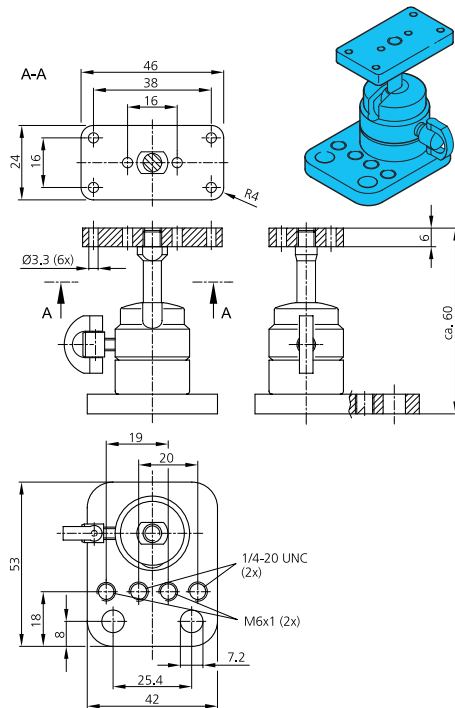

Material / Material / Matériau VA
Produktbezeichnung / Product-ID HS-BW-CS

Kugelpkopfhalter justierbar
adjustable ball head mount
Support à tête sphérique ajustable

Material / Material / Matériau Aluminium
Produktbezeichnung / Product-ID SH-KK-CS

Montageplatte für CS 50
Mounting plate for CS 50
Plaque de montage pour CS50