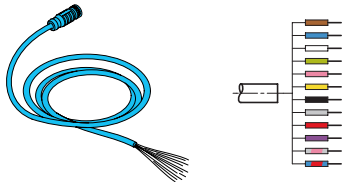

I/O-Kabel	
2,0m / IP 67 / PVC	VKHM-Z-5/12-A
5,0m / IP 67 / PUR	VKSM-Z-5/12-A
10,0m / IP 67 / PUR	VKSM-Z-10/12-A
15,0m / IP 67 / PUR	VKSM-Z-15/12-A
20,0m / IP 67 / PUR	VKSM-Z-20/12-A

I/O-Cable	
2,0m / IP 67 / PVC	VKHM-Z-2/RJ45
5,0m / IP 67 / PUR	VKHM-Z-5/RJ45
10,0m / IP 67 / PUR	VKHM-Z-10/RJ45
15,0m / IP 67 / PUR	VKHM-Z-5/RJ45
20,0m / IP 67 / PUR	VKHM-Z-10/RJ45

I/O-Câble	
2,0m / IP 67 / PVC	VKHM-Z-2/RJ45
5,0m / IP 67 / PUR	VKHM-Z-5/RJ45
10,0m / IP 67 / PUR	VKHM-Z-10/RJ45
15,0m / IP 67 / PUR	VKHM-Z-5/RJ45
20,0m / IP 67 / PUR	VKHM-Z-10/RJ45

I/O-Verlängerungskabel	
5,0m / IP 67 / PVC	VSM-Z-5/VKM-Z/12-A

I/O-Extension cable	
5,0m / IP 67 / PVC	VSM-Z-5/VKM-Z/12-A

I/O-Câble prolongateur	
5,0m / IP 67 / PVC	VSM-Z-5/VKM-Z/12-A

Befestigungswinkel
Mounting bracket
Equerre de fixation