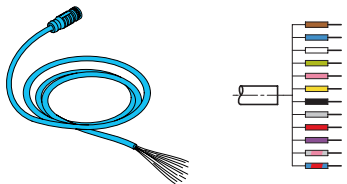

I/O-Kabel		I/O-Cable		I/O-Câble	
2,0m / IP 67 / PVC	VKHM-Z-5/12-A	2,0m / IP 67 / PVC	VKHM-Z-2/RJ45	2,0m / IP 67 / PVC	VKHM-Z-2/RJ45
5,0m / IP 67 / PUR	VKSM-Z-5/12-A	5,0m / IP 67 / PUR	VKHM-Z-5/RJ45	5,0m / IP 67 / PUR	VKHM-Z-5/RJ45
10,0m / IP 67 / PUR	VKSM-Z-10/12-A	10,0m / IP 67 / PUR	VKHM-Z-10/RJ45	10,0m / IP 67 / PUR	VKHM-Z-10/RJ45
15,0m / IP 67 / PUR	VKSM-Z-15/12-A	15,0m / IP 67 / PUR	VKHM-Z-5/RJ45	15,0m / IP 67 / PUR	VKHM-Z-5/RJ45
20,0m / IP 67 / PUR	VKSM-Z-20/12-A	20,0m / IP 67 / PUR	VKHM-Z-10/RJ45	20,0m / IP 67 / PUR	VKHM-Z-10/RJ45

I/O-Verlängerungskabel		I/O-Extension cable		I/O-Câble prolongateur	
5,0m / IP 67 / PVC	VSM-Z-5/VKM-Z/12-A	5,0m / IP 67 / PVC	VSM-Z-5/VKM-Z/12-A	5,0m / IP 67 / PVC	VSM-Z-5/VKM-Z/12-A

Befestigungswinkel
Mounting bracket
Equerre de fixation