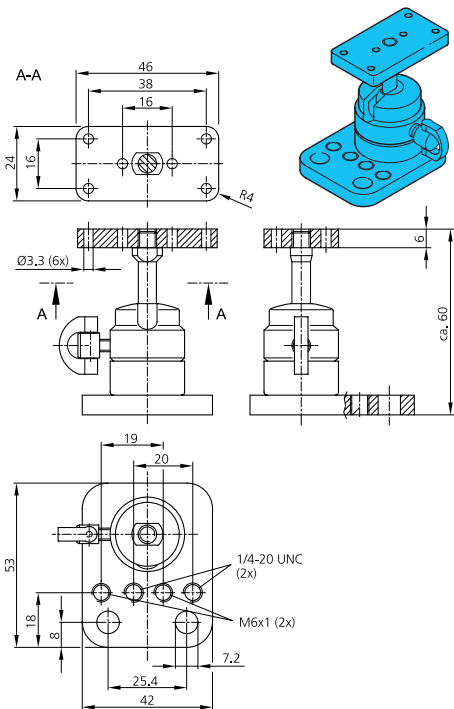

Material / Material / Matériau VA
Produktbezeichnung / Product-ID HS-BW-CS

Kugelpkopfhalter justierbar
adjustable ball head mount
Support à tête sphérique ajustable

Material / Material / Matériau Aluminium
Produktbezeichnung / Product-ID SH-KK-CS

Montageplatte für CS 50
Mounting plate for CS 50
Plaque de montage pour CS50