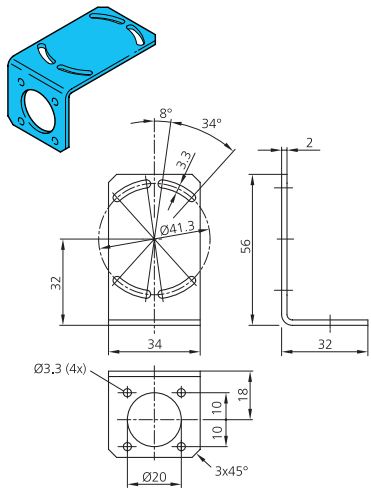

I/O-Kabel		I/O-Cable		I/O-Câble	
2,0m / IP 67 / PVC	VKHM-Z-5/12-A	2,0m / IP 67 / PVC	VKHM-Z-2/RJ45	2,0m / IP 67 / PVC	VKHM-Z-2/RJ45
5,0m / IP 67 / PUR	VKSM-Z-5/12-A	5,0m / IP 67 / PUR	VKHM-Z-5/RJ45	5,0m / IP 67 / PUR	VKHM-Z-5/RJ45
10,0m / IP 67 / PUR	VKSM-Z-10/12-A	10,0m / IP 67 / PUR	VKHM-Z-10/RJ45	10,0m / IP 67 / PUR	VKHM-Z-10/RJ45
15,0m / IP 67 / PUR	VKSM-Z-15/12-A	15,0m / IP 67 / PUR	VKHM-Z-5/RJ45	15,0m / IP 67 / PUR	VKHM-Z-5/RJ45
20,0m / IP 67 / PUR	VKSM-Z-20/12-A	20,0m / IP 67 / PUR	VKHM-Z-10/RJ45	20,0m / IP 67 / PUR	VKHM-Z-10/RJ45

I/O-Verlängerungskabel		I/O-Extension cable		I/O-Câble prolongateur	
5,0m / IP 67 / PVC	VSM-Z-5/VKM-Z/12-A	5,0m / IP 67 / PVC	VSM-Z-5/VKM-Z/12-A	5,0m / IP 67 / PVC	VSM-Z-5/VKM-Z/12-A

Befestigungswinkel
Mounting bracket
Equerre de fixation

Material / Material / Matériau VA
Produktbezeichnung / Product-ID HS-BW-CS

Kugelpkopfhalter justierbar
adjustable ball head mount
Support à tête sphérique ajustable

Material / Material / Matériau Aluminium
Produktbezeichnung / Product-ID SH-KK-CS

Montageplatte für CS 50
Mounting plate for CS 50
Plaque de montage pour CS50

Material / Material / Matériau Aluminium
Produktbezeichnung / Product-ID SH-G-CS

Einstellbare Halterung für SH-G-CS
Adjustable mounting plate for SH-G-CS
Support ajustable pour SH-G-CS

Material / Material / Matériau Aluminium
Produktbezeichnung / Product-ID CKR-200-BKT