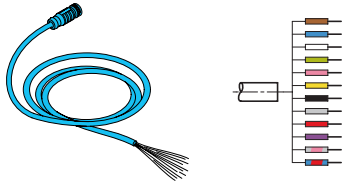

Ethernetkabel

2,0m / IP 67 / PVC	VKHM-Z-2/RJ45
5,0m / IP 67 / PVC	VKHM-Z-5/RJ45
10,0m / IP 67 / PVC	VKHM-Z-10/RJ45

Ethernet-cable

2,0m / IP 67 / PVC	VKHM-Z-2/RJ45
5,0m / IP 67 / PVC	VKHM-Z-5/RJ45
10,0m / IP 67 / PVC	VKHM-Z-10/RJ45

Câble Ethernet

2,0m / IP 67 / PVC	VKHM-Z-2/RJ45
5,0m / IP 67 / PVC	VKHM-Z-5/RJ45
10,0m / IP 67 / PVC	VKHM-Z-10/RJ45