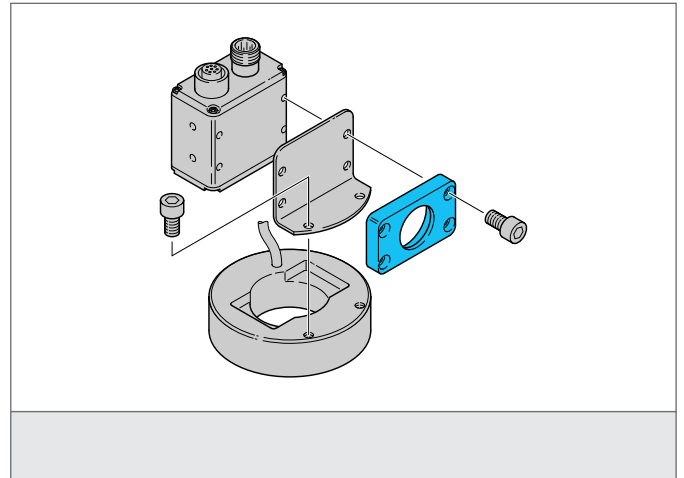

## Mounting plate for CS 50

- Highly flexible versatile mounting system
- All-purpose mounting
- Smooth adjustment
- Robust design

### TECHNICAL INFORMATION (typ.)

Operation with	Clamping cylinder HS-KL-12-20-V
For	CS 50, Ringlight BEK-R33 ...
Casing material	Aluminium black anodized
Product series	System holder HS, System holder SH