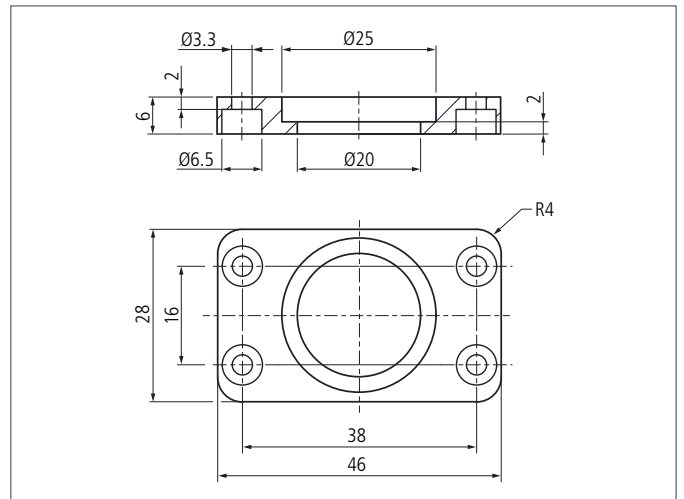

## Mounting plate for CS 50

- Highly flexible versatile mounting system
- All-purpose mounting
- Smooth adjustment
- Robust design

### TECHNICAL INFORMATION (typ.)

Operation with	Clamping cylinder HS-KL-12-20-V
For	CS 50, Ringlight BEK-R33 ...
Casing material	Aluminium black anodized
Product series	System holder HS, System holder SH