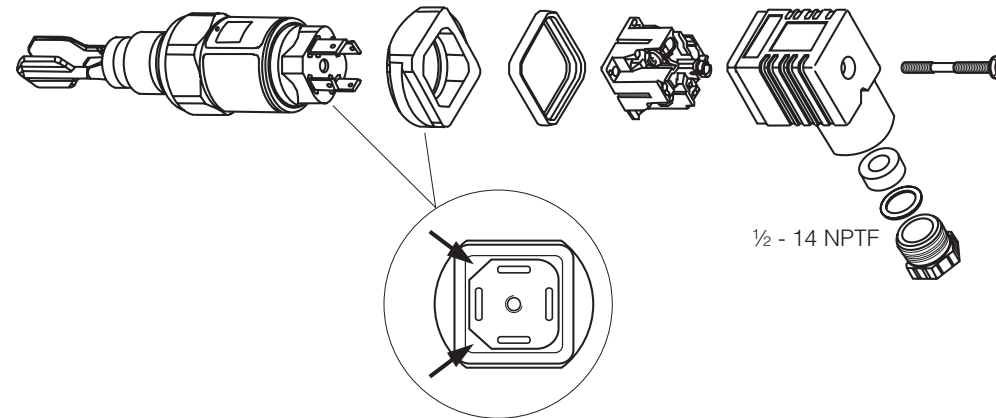

KA 187F/00/en/08.01  
52012031

## **Valve plug** **NPT 1/2"**

Part No.: 52012025

KA 187F/00/en/08.01, 52012031, CCS/FM6