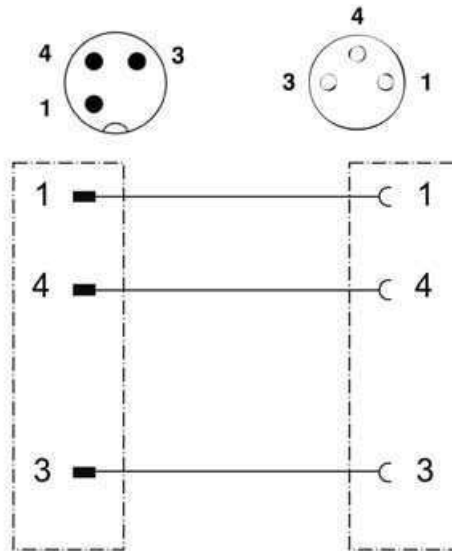

PIN assignment

Logo

03.10.2009 – Subject to technical modification

Part-No. 427015

USA: LUTZE INC.

13330 South Ridge Drive • Charlotte, NC 28273, USA
Tel. +1 (704) 504-0222 • Fax +1 (704) 504-0223
www.lutze.com • info@lutze.com

United Kingdom: LÜTZE Ltd.

Unit 3, Sandy Hill Park
Sandy Way, Amington • GB-Tamworth, Staffs B77 4DU
Tel. +44 (0)1827 31333-0 • Fax +44 (0)1827 31333-2
www.lutze.com • sales.gb@lutze.co.uk