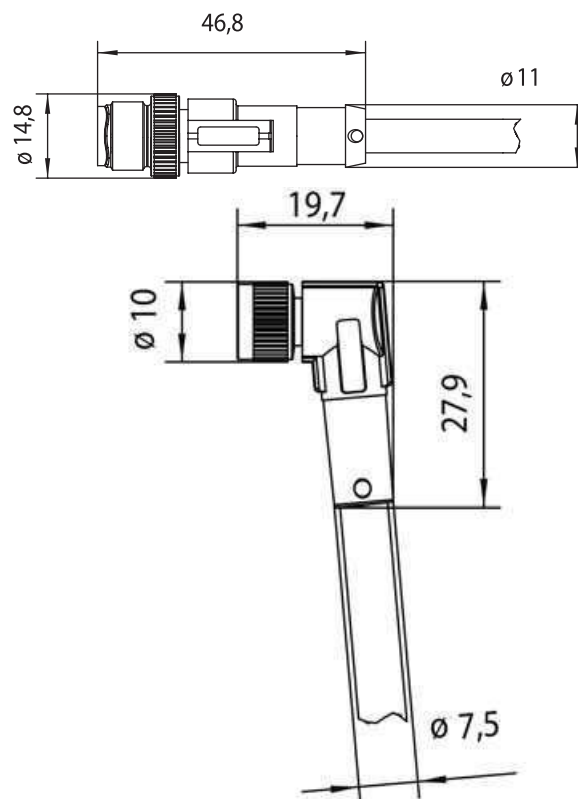

Technical data sheet • Actuator sensor interface

Gasket	NBR
Cable construction	3 × 0.25 mm² (32 × 0.1)
Cable jacket	PUR, RAL 9001 black
Conductor insulation	PVC coloured
Cable diameter	4.4 mm
Bending radius	15 x cable diameter
Storage temperature range	-30 °C–90 °C
Temperature range connector	-25 °C – 90 °C
Temperature range cable fixed	-25 °C–80 °C
Temperature range cable moving	-5 °C–80 °C
Weight (kg/piece)	0.050
Approvals	cULus
PU	10

Dimensions

03.10.2009 – Subject to technical modification

Part-No. 427015

USA: LUTZE INC.

13330 South Ridge Drive • Charlotte, NC 28273, USA
Tel. +1 (704) 504-0222 • Fax +1 (704) 504-0223
www.lutze.com • info@lutze.com

United Kingdom: LÜTZE Ltd.

Unit 3, Sandy Hill Park
Sandy Way, Amington • GB-Tamworth, Staffs B77 4DU
Tel. +44 (0)1827 31333-0 • Fax +44 (0)1827 31333-2
www.lutze.com • sales.gb@lutze.co.uk