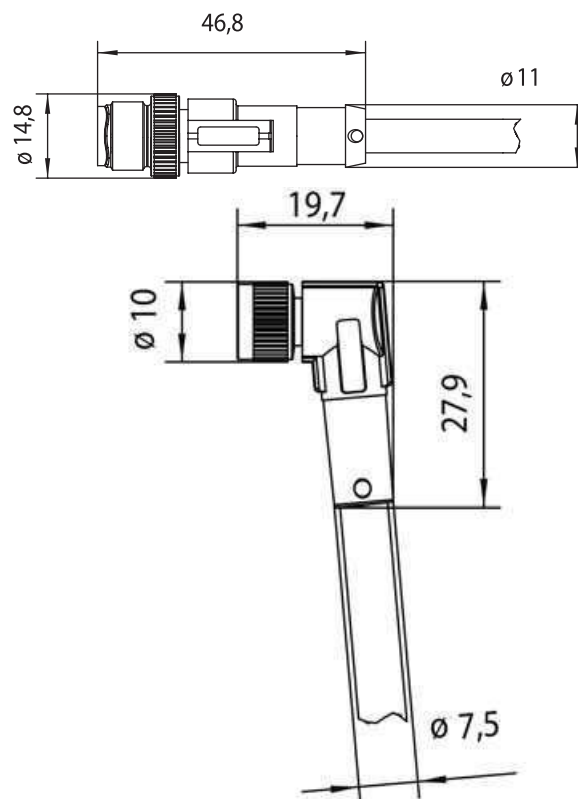

Identification	Type	STG3-M12/KUW3-M8 2,0M PUR
	Part-No.	427020

Technical data	
Nominal voltage	AC/DC 24 V
Nominal voltage range	max. 60 V
Rated current	3 A
Number of terminations	3
Cable length	2.0 m
Coding	A (M12)

General	
Form	M12 × 1, male straight / M8 × 1, female angled
Rated insulation voltage (EN 50178)	100 V
Test voltage	1.5 kV
Pollution degree	3
Insulation resistance	>10 ⁹ Ω
Contact resistance	<5 mΩ
Class of flammability according to UL 94	V0
Protection class	IP 67, in screwed condition
Housing material	TPU black
Contact material	CuSn, gold plated nickel
Thread material	CuSn nickel plated

Technical data sheet • Actuator sensor interface

Gasket	NBR
Cable construction	3 × 0.25 mm ² (32 × 0.1)
Cable jacket	PUR, RAL 9001 black
Conductor insulation	PVC coloured
Cable diameter	4.4 mm
Bending radius	15 x cable diameter
Storage temperature range	-30 °C–90 °C
Temperature range connector	-25 °C – 90 °C
Temperature range cable fixed	-25 °C–80 °C
Temperature range cable moving	-5 °C–80 °C
Weight (kg/piece)	0.060
Approvals	cULus
PU	10

Dimensions

03.10.2009 – Subject to technical modification

Part-No. 427020

USA: LUTZE INC.

13330 South Ridge Drive • Charlotte, NC 28273, USA
Tel. +1 (704) 504-0222 • Fax +1 (704) 504-0223
www.lutze.com • info@lutze.com