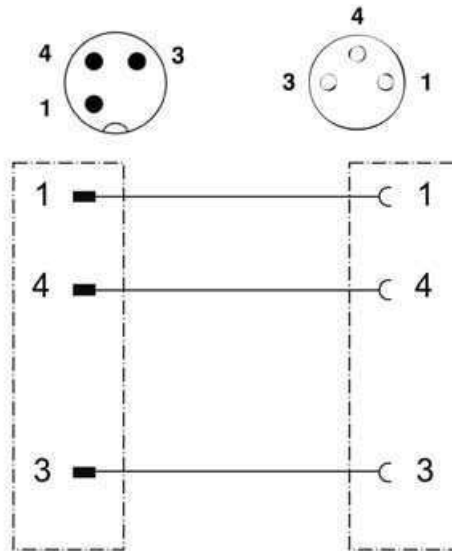

PIN assignment

Logo

03.10.2009 – Subject to technical modification

Part-No. 427020

USA: LUTZE INC.

13330 South Ridge Drive • Charlotte, NC 28273, USA
Tel. +1 (704) 504-0222 • Fax +1 (704) 504-0223
www.lutze.com • info@lutze.com

United Kingdom: LÜTZE Ltd.

Unit 3, Sandy Hill Park
Sandy Way, Amington • GB-Tamworth, Staffs B77 4DU
Tel. +44 (0)1827 31333-0 • Fax +44 (0)1827 31333-2
www.lutze.com • sales.gb@lutze.co.uk