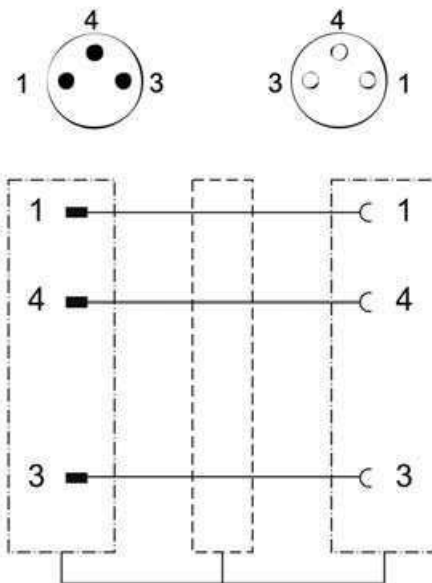

03.10.2009 – Subject to technical modification

Part-No. 457803

USA: LUTZE INC.

13330 South Ridge Drive • Charlotte, NC 28273, USA
Tel. +1 (704) 504-0222 • Fax +1 (704) 504-0223
www.lutze.com • info@lutze.com

United Kingdom: LÜTZE Ltd.

Unit 3, Sandy Hill Park
Sandy Way, Amington • GB-Tamworth, Staffs B77 4DU
Tel. +44 (0)1827 31333-0 • Fax +44 (0)1827 31333-2
www.lutze.com • sales.gb@lutze.co.uk