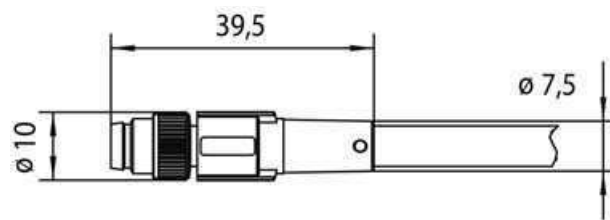

Technical data sheet • Actuator sensor interface

Gasket	NBR
Cable construction	3 × 0.25 mm² (32 × 0.1)
Cable jacket	PUR, RAL 9001 black
Conductor insulation	PVC coloured
Cable diameter	5.0 mm
Bending radius	15 x cable diameter
Storage temperature range	-30 °C–90 °C
Temperature range connector	-25 °C – 90 °C
Temperature range cable fixed	-25 °C–80 °C
Temperature range cable moving	-5 °C–80 °C
Weight (kg/piece)	0.020
Approvals	cULus
PU	10

Dimensions

PIN assignment