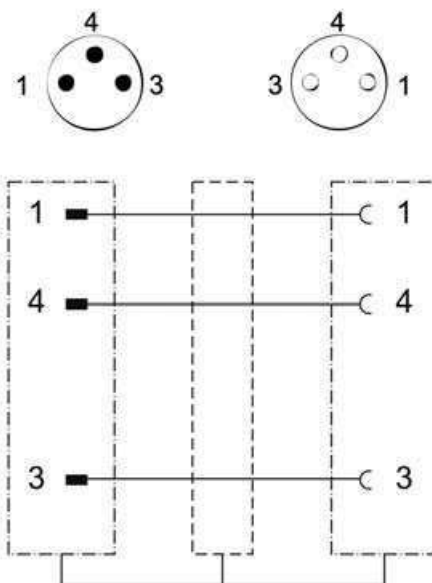

03.10.2009 – Subject to technical modification

Part-No. 457815

USA: LUTZE INC.

13330 South Ridge Drive • Charlotte, NC 28273, USA

Tel. +1 (704) 504-0222 • Fax +1 (704) 504-0223

www.lutze.com • info@lutze.com

United Kingdom: LÜTZE Ltd.

Unit 3, Sandy Hill Park

Sandy Way, Amington • GB-Tamworth, Staffs B77 4DU

Tel. +44 (0)1827 31333-0 • Fax +44 (0)1827 31333-2

www.lutze.com • sales.gb@lutze.co.uk