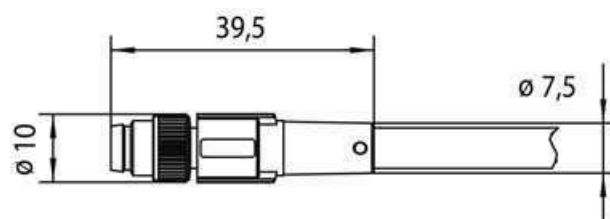

Technical data sheet • Actuator sensor interface

Gasket	NBR
Cable construction	3 × 0.25 mm² (32 × 0.1)
Cable jacket	PUR, RAL 9001 black
Conductor insulation	PVC coloured
Cable diameter	5.0 mm
Bending radius	15 x cable diameter
Storage temperature range	-30 °C–90 °C
Temperature range connector	-25 °C – 90 °C
Temperature range cable fixed	-25 °C–80 °C
Temperature range cable moving	-5 °C–80 °C
Weight (kg/piece)	0.050
Approvals	cULus
PU	10

Dimensions

PIN assignment